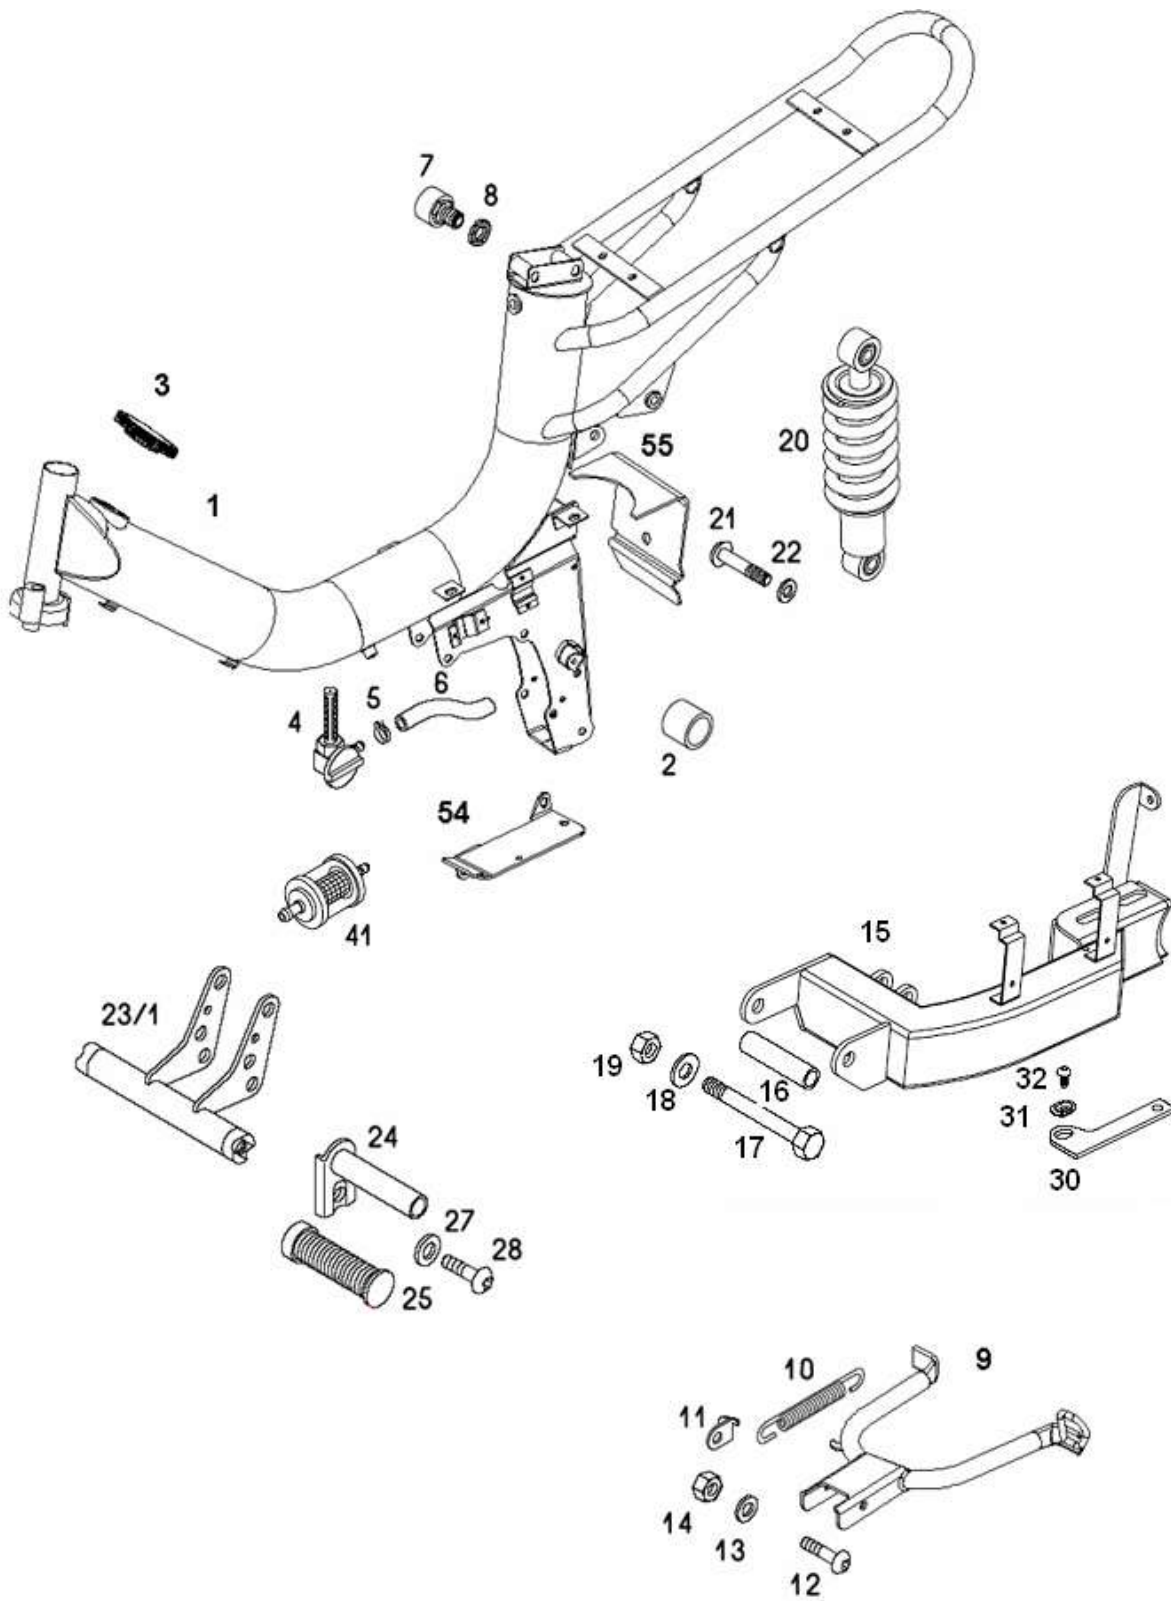

OIL PUMP, OIL TANK

No.	*	Part No.	Denomination	B	C	D
1		217310	OIL PUMP CPL. (with parts 2,3,4)	1	1	1
2		217311	BANJO	1	1	1
3		217312	BANJO BOLT	1	1	1
4		044581	SEALING WEASHER 6X12	2	2	2
5		026697	SCREW M5X16 (ISO 7380)	2	2	2
6		031867	WASHER B5	2	2	2
7	P	227393	SHIM 0,50mm	1	1	1
8		217313	FERRULE	4	4	4
9		044472	OIL LINE (320 mm)	m	m	m
10	1	044472	OIL LINE (250 mm)	m	m	m
10	2	044472	OIL LINE (530 mm)	m	m	m
10	3	233116	CONNETCING CLAMP	1	1	1
11		236404	OIL TANK	1	1	1
12		236413	OIL TANK CAP	1	1	1
15		217319	BANJO	1	1	1
16		227499	TRUBBER WASHER	1	1	1
17		227498	WASHER CUP	1	1	1
18		031075	NUT M6	1	1	1
19		236414	OIL LEVEL SENZOR	1	1	1
20		236711	OIL TANK PROTECTOR	1	1	1

FRAME, REAR FORK, CENTRAL STAND

No.	*	Part No.	Denomination	B	C	D
1	L	242319	FRAME	1	1	1
2		209141	BEARING BUSH	2	2	2
3		213953	FUEL TANK CAP	1	1	1
4		233727	FUEL FEED TAP	1	1	1
5		044531	FUEL TUBE 0,1m	m	m	m
6		224056	SPRING CLAMP 8	2	2	2
7		232549	RELEASE VALVE	1	1	1
8		232553	SEALING WASHER	1	1	1
9	L	242160S91	CENTRAL STAND	1	1	1
10		200609	SPRING	1	1	1
11		209143	SPRING SUPPORT	1	1	1
12		026041	SCREW M8x1X70	1	1	1
13		031933	WASHER 8	1	1	1
14		030049	NUT M8x1 SELFLOCKING	1	1	1
15	L	242158LAK	REAR FORK	1	1	1
16		209144	DISTANCE BUSH	1	1	1
17		026083	SCREW M12x1,25X120	1	1	1
18		031935	WASHER 13-140HV	1	1	1
19		030051	NUT M12x1,25 SELFLOCKING	1	1	1
20		236318	SHOCK ABSORBER-RED	1	1	1
21		033545	SCREW M10X45 (DIN 6921)	2	2	2
22		030042	NUT M10 SELFLOCKING	2	2	2
23	L	242198S91	BRACKET SUPPORT	1	1	.
24	1	217174	FOOT SUPPORT CPL (with parts 24, 25)	2	2	.
24	L	206109	FOOT SUPPORT	2	2	.
25		202881	FOOT SUPPORT RUBBER	2	2	.
26		026698	SCREW M10X25 (ISO 7380)	2	2	.
27		031848	WASHER B10	2	2	.
30		236315	CHAIN GUIDE	1	1	1
31		233582	CHAIN GUIDE HOLDER	1	1	1
32		026700	SCREW M5X10 (ISO7380)	1	1	1
41		236608	FUEL FILTER	1	1	1
54		237224	RELAY PROTECTOR	1	1	1
55		237214	MUD PROTECTOR	1	1	1