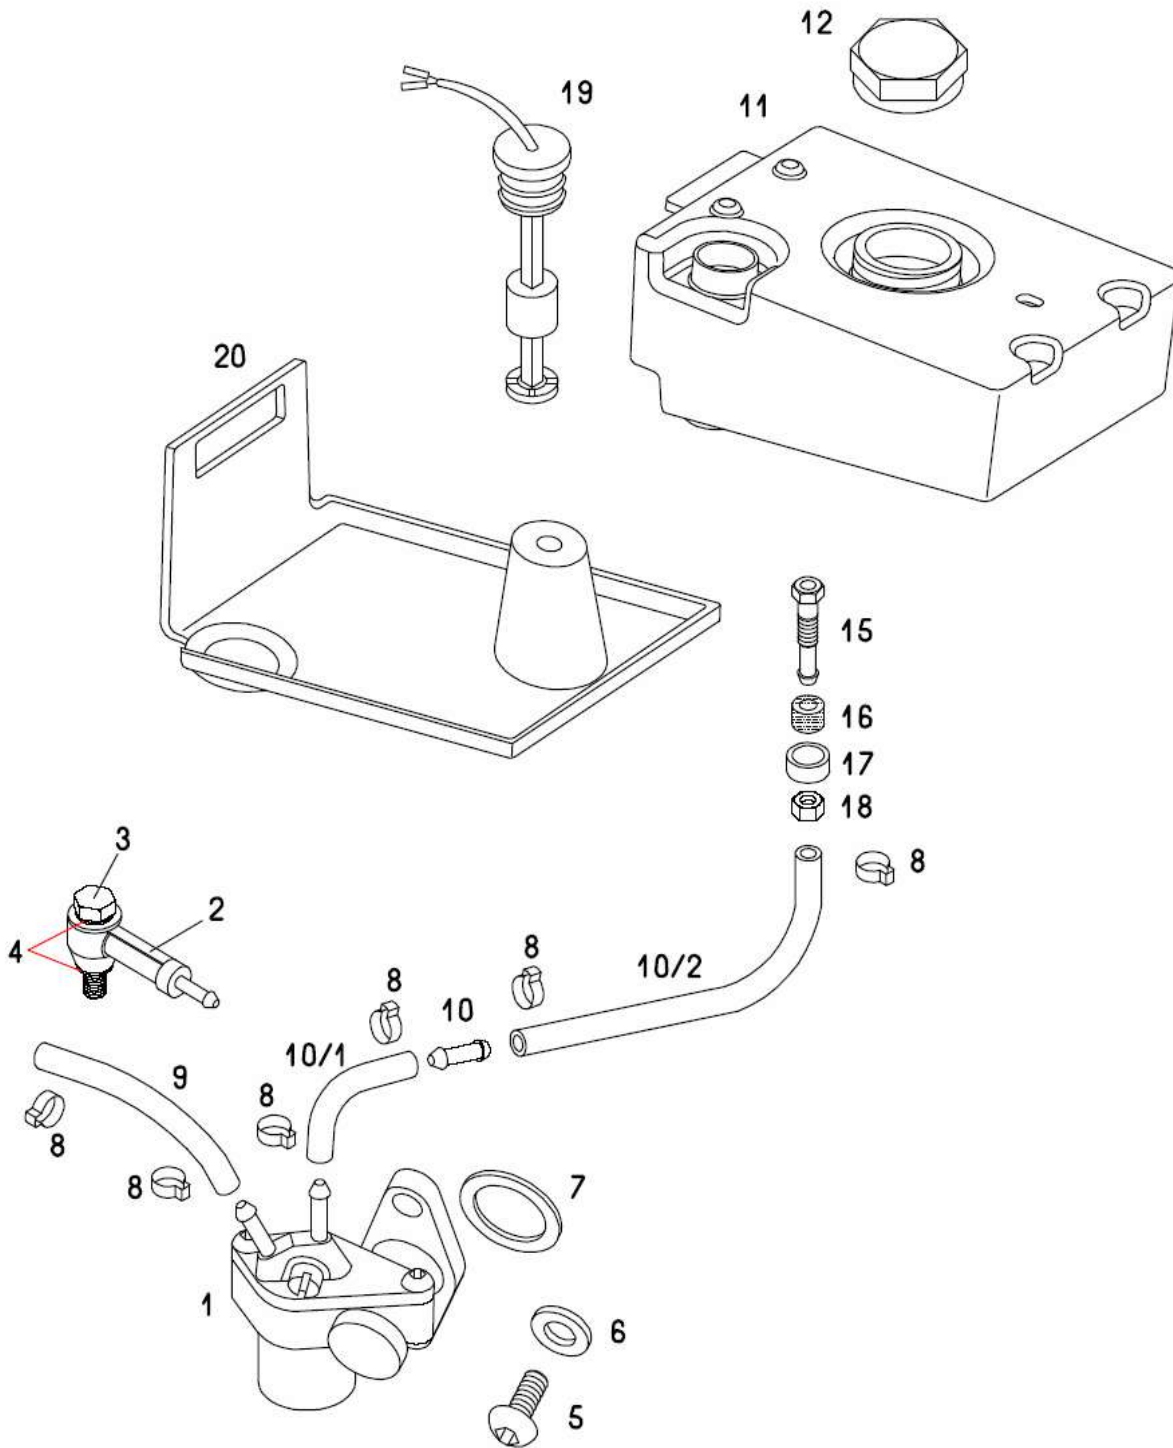

OIL PUMP, OIL TANK

No.	*	Part No.	Denomination	B	C	D
1		217310	OIL PUMP CPL. (with parts 2,3,4)	1	1	1
2		217311	BANJO	1	1	1
3		217312	BANJO BOLT	1	1	1
4		044581	SEALING WEASHER 6X12	2	2	2
5		026697	SCREW M5X16 (ISO 7380)	2	2	2
6		031867	WASHER B5	2	2	2
7	P	227393	SHIM 0,50mm	1	1	1
8		217313	FERRULE	4	4	4
9		044472	OIL LINE (320 mm)	m	m	m
10	1	044472	OIL LINE (250 mm)	m	m	m
10	2	044472	OIL LINE (530 mm)	m	m	m
10	3	233116	CONNETCING CLAMP	1	1	1
11		236404	OIL TANK	1	1	1
12		236413	OIL TANK CAP	1	1	1
15		217319	BANJO	1	1	1
16		227499	TRUBBER WASHER	1	1	1
17		227498	WASHER CUP	1	1	1
18		031075	NUT M6	1	1	1
19		236414	OIL LEVEL SENZOR	1	1	1
20		236711	OIL TANK PROTECTOR	1	1	1