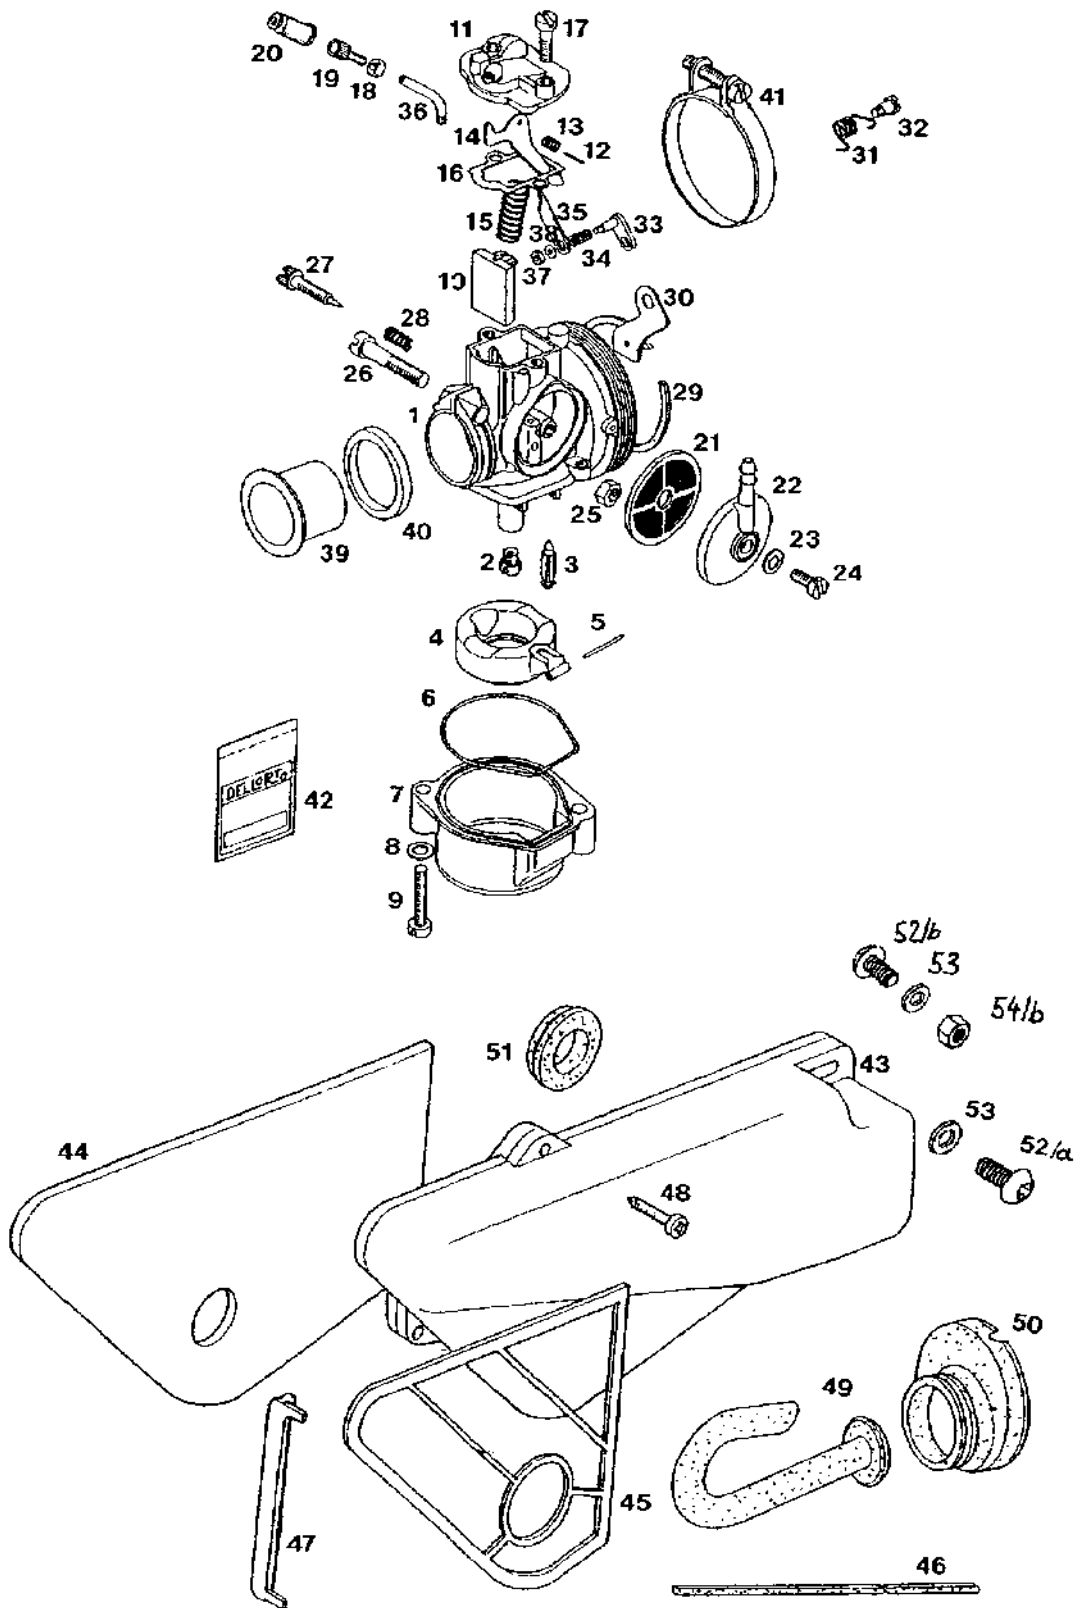

CARBURATOR, INTAKE SILENCER

No.	*	Part No.	Denomination	B	C	D
1	1	236212	CARBURETOR	1	.	.
1	2	236202	CARBURETOR	.	1	1
2		212465	JET 51	1	.	.
2		222681	JET 49	.	1	1
3		219589	FLOAT VALVE	1	1	1
4		219582	FLOAT	1	1	1
5		219593	FLOAT PIN	1	1	1
6		219594	FLOAT CHAMBER GASKET	1	1	1
7		219595	FLOAT CHAMBER	1	1	1
8		031930	WASHER 4	1	1	1
9		027057	SCREW M4X20	1	1	1
10		219580	THROTTLE SLIDE	1	1	1
11		219596	CARBURATOR COVER CPL. with parts (12-15)	1	1	1
12		219871	PIN	1	1	1
13		219872	SPRING	1	1	1
14		219873	CHOKE LEVER	1	1	1
15		219874	RETURN SPRING	1	1	1
16		219583	CARBURATOR COVER GASKET	1	1	1
17		219598	SCREW M4X15	2	2	2
18		219626	NUT	1	1	1
19		219625	ADJUSTING SCREW	1	1	1
20		219624	RUBBER BUSH	1	1	1
21		219585	FUEL FILTER	1	1	1
22		219584	FUEL CONNECTION LID	1	1	1
23		219780	SEAL RING	1	1	1
24		026700	SCREW M5X10	1	1	1
25		031075	NUT M6	1	1	1
26		027083	SCREW M6X30	1	1	1
27		219587	ADJUSTING SCREW	1	1	1
28		219588	SPRING	1	1	1
29		219590	GASKET	1	1	1
30		223026	CHOKE LEVER	1	1	1
31		219591	RETURN SPRING	1	1	1
32		219592	SCREW	1	1	1
33		223025	LEVER	1	1	1
34		223027	CHOKE SPRING	1	1	1
35		227328	CHOKE LEVER	1	1	1
36		219623	CONNECTION	1	1	1
37		031073	NUT M4	1	1	1
38		031930	WASHER 4	1	1	1
39		227326	PLASTIC REDUCING BUSH	1	1	1
40		227324	SEALING RING	1	1	1
41		219375	CLAMP 60-65	1	1	1
42		219875	CARBURATOR GASKET SET CPL.	1	1	1
43	1	229769	INTAKE SILENCER CPL.	1	.	.
43	2	230069	INTAKE SILENCER CPL.	.	1	1
44		229704	AIR FILTER (FOAM)	1	1	1
45		229776	FILTER COVER	1	1	1
46		229702	FILTER PIECE	1	1	1
47		229703	FILTER SUPPORT	1	1	1
48		044438	SHEET SCREW 4,2X19	3	3	3
49		230046	SILENCER INSERT PIECE	.	1	1
50		229705	JUNCTION SLEEVE	1	1	1
51		229706	INSERT RUBBER	1	1	1