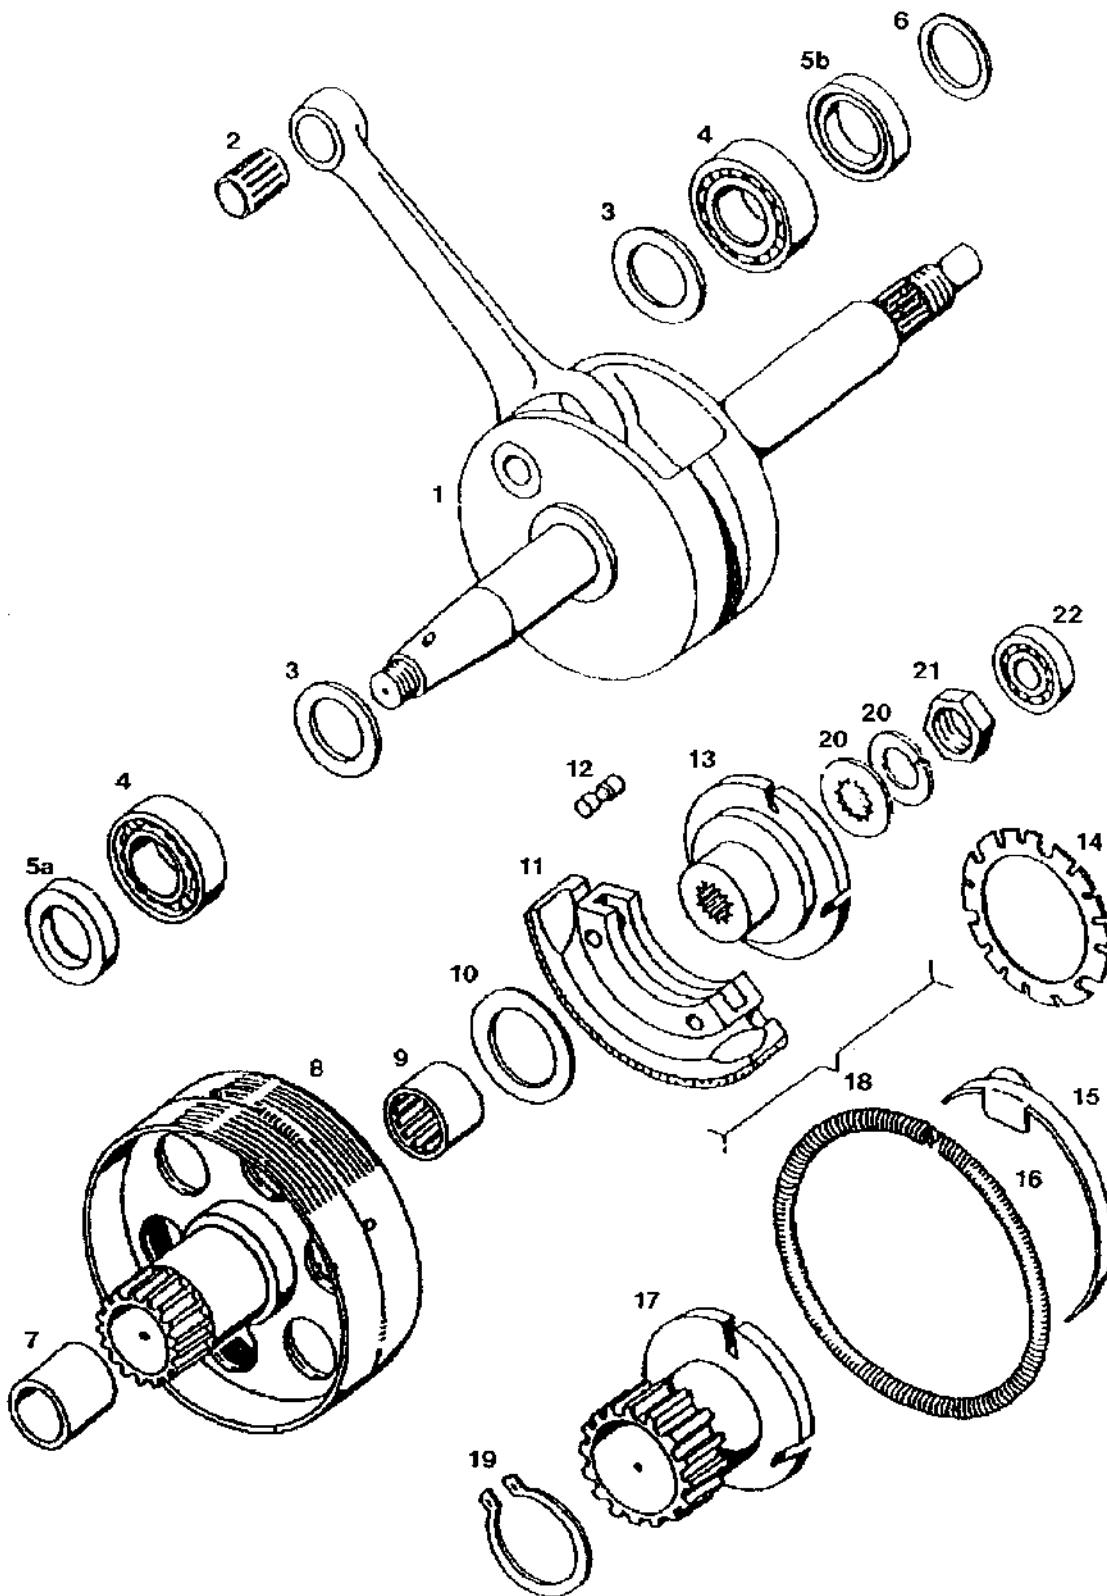

CRANKSHAFT, CLUTCH

No.	*	Part No.	Denomination	B	C	D
1		223421	CRANKSHAFT - A35	1	1	1
2		035548	NEEDLE BEARING 12X15X15	1	1	1
3	P	212957	SHIM 0,10MM	1	1	1
3	P	212958	SHIM 0,15MM	1	1	1
3	P	212959	SHIM 0,20MM	2	2	2
4		035070	BALL BEARING 6203 C3	2	2	2
5		036555	SEAL RING A17X35X7	1	1	1
6		223468	THRUST WASHER 14X20X2	1	1	1
7		223470	BEARING BUSH	1	1	1
8		223423	GEAR WITH DRUM CPL. - A35	1	1	1
9		035554	ROLLER CLUTCH	1	1	1
10		209073	SHIM 0,30MM	1	1	1
10	P	209119	SHIM 0,50MM	1	1	1
11	1	223432	CLUTCH SEGMENT 1ST. GEAR	3	3	3
11	2	223562	CLUTCH SEGMENT 2ND. GEAR	3	3	3
12		223434	CLUTCH PIN	6	6	6
13		223429	CLUTCH HUB 1ST. GEAR	1	1	1
14		209002	SPRING PLATE	1	1	1
15		209039	BRAKE STRIP	6	6	6
16	1	209013	CLUTCH SPRING	1	1	1
16	2	223769	CLUTCH SPRING	1	1	1
17		223435	DRIVE GEAR (2.ND GEAR)	1	1	1
18		223436	CLUTCH CPL. 2.ND GEAR (REV	1	1	1
18		227849	CLUTCH CPL. 1ST. GEAR (REV	1	1	1
19		032083	CIRCLIP	1	1	1
20	Z	031848	SPRING RING B10	1	1	1
20		031978	THRUST WASHER B10	1	1	1
21		215487	NUT M10X1	1	1	1
22		035202	BALL BEARING 608	1	1	1
		227459	CONNECTING ROD CPL. (12MM)	.	.	.