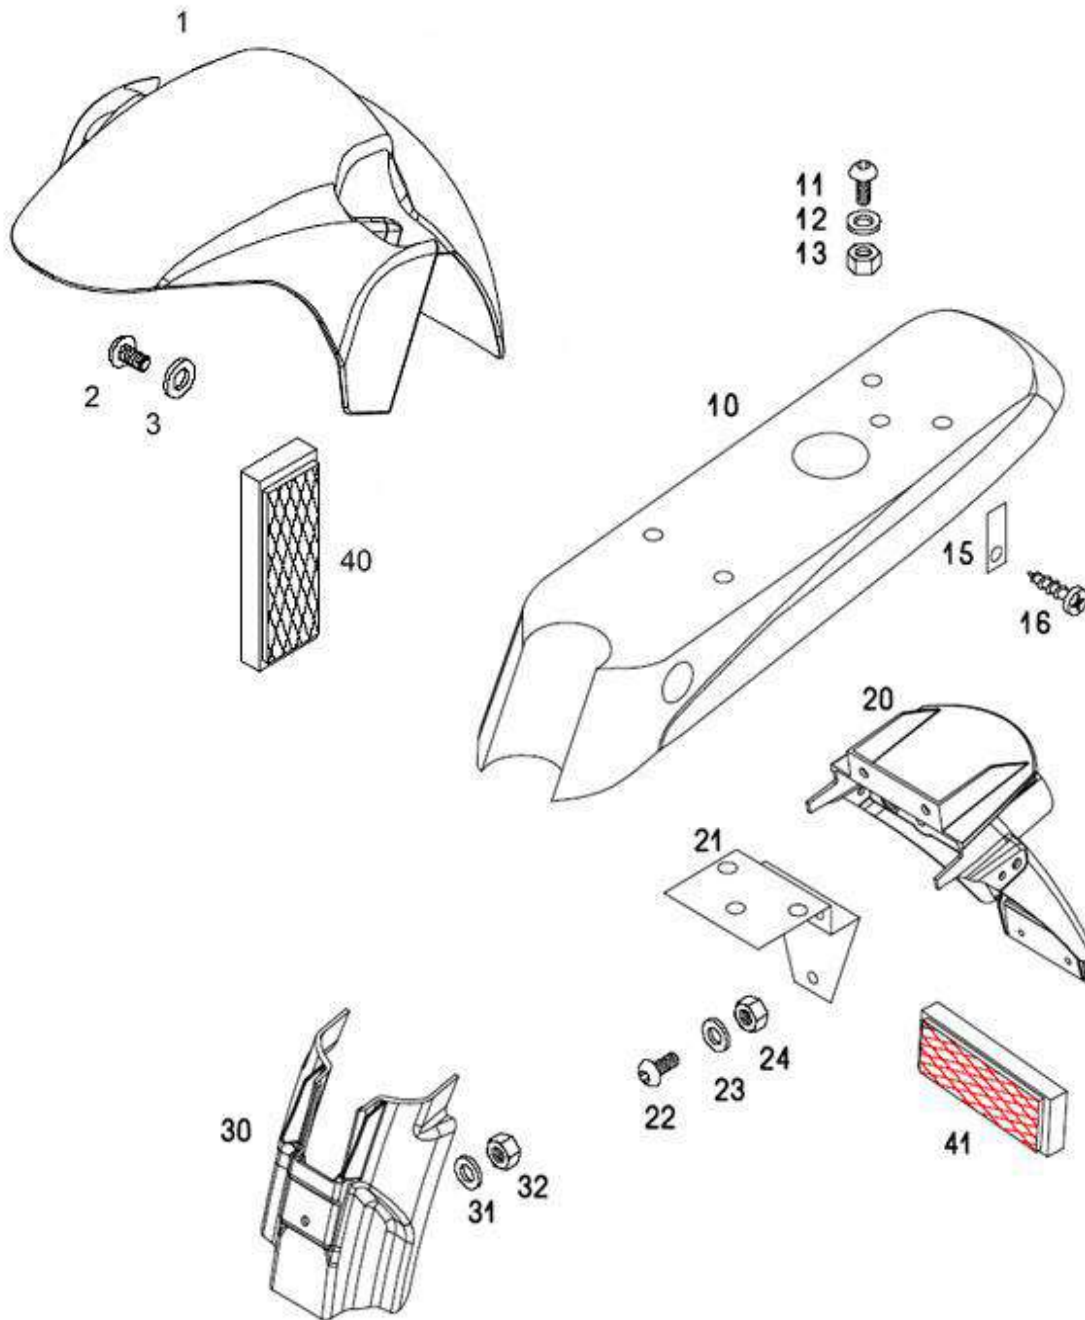

MUDGUARDS

No.	*	Part No.	Denomination	B	C	D
1	L	242280LAK	FRONT MUDGUARD	1	1	1
2		033511	SCREW M6X12 (ISO 7380)	4	4	4
3		031509	WASHER 6	4	4	4
10	L	242189LAK	REAR MUDGUARD-FRAME	1	1	1
11		026706	SCREW M6X12 (ISO7380)	5	5	5
12		031509	WASHER A6,4	5	5	5
13		030040	NUT M6 SELFLOCKING	5	5	5
15		236393	CABLE HOLDER	2	2	2
16		232807	SCREW PT KA30X10	2	2	2
20		236316	REAR MUDGUARD	1	1	1
21		236319	REAR MUDGUARD HOLDER	1	1	1
22		026704	SCREW M8X20 (ISO7380)	3	3	3
23		031926	WASHER 8,4	6	6	6
24		030041	NUT M8 SELFLOCKING	3	3	3
30		236317	MIDLE MUDGUARD	1	1	1
31		031509	WASHER A6,4	1	1	1
32		030040	NUT M6 SELFLOCKING	1	1	1
41		233122	REFLECTOR RED WITH PROTECTIVE RING	1	1	1
45		234656	MUD FLAP	1	1	1
47		234664	PLASTIC SCREW	2	2	2