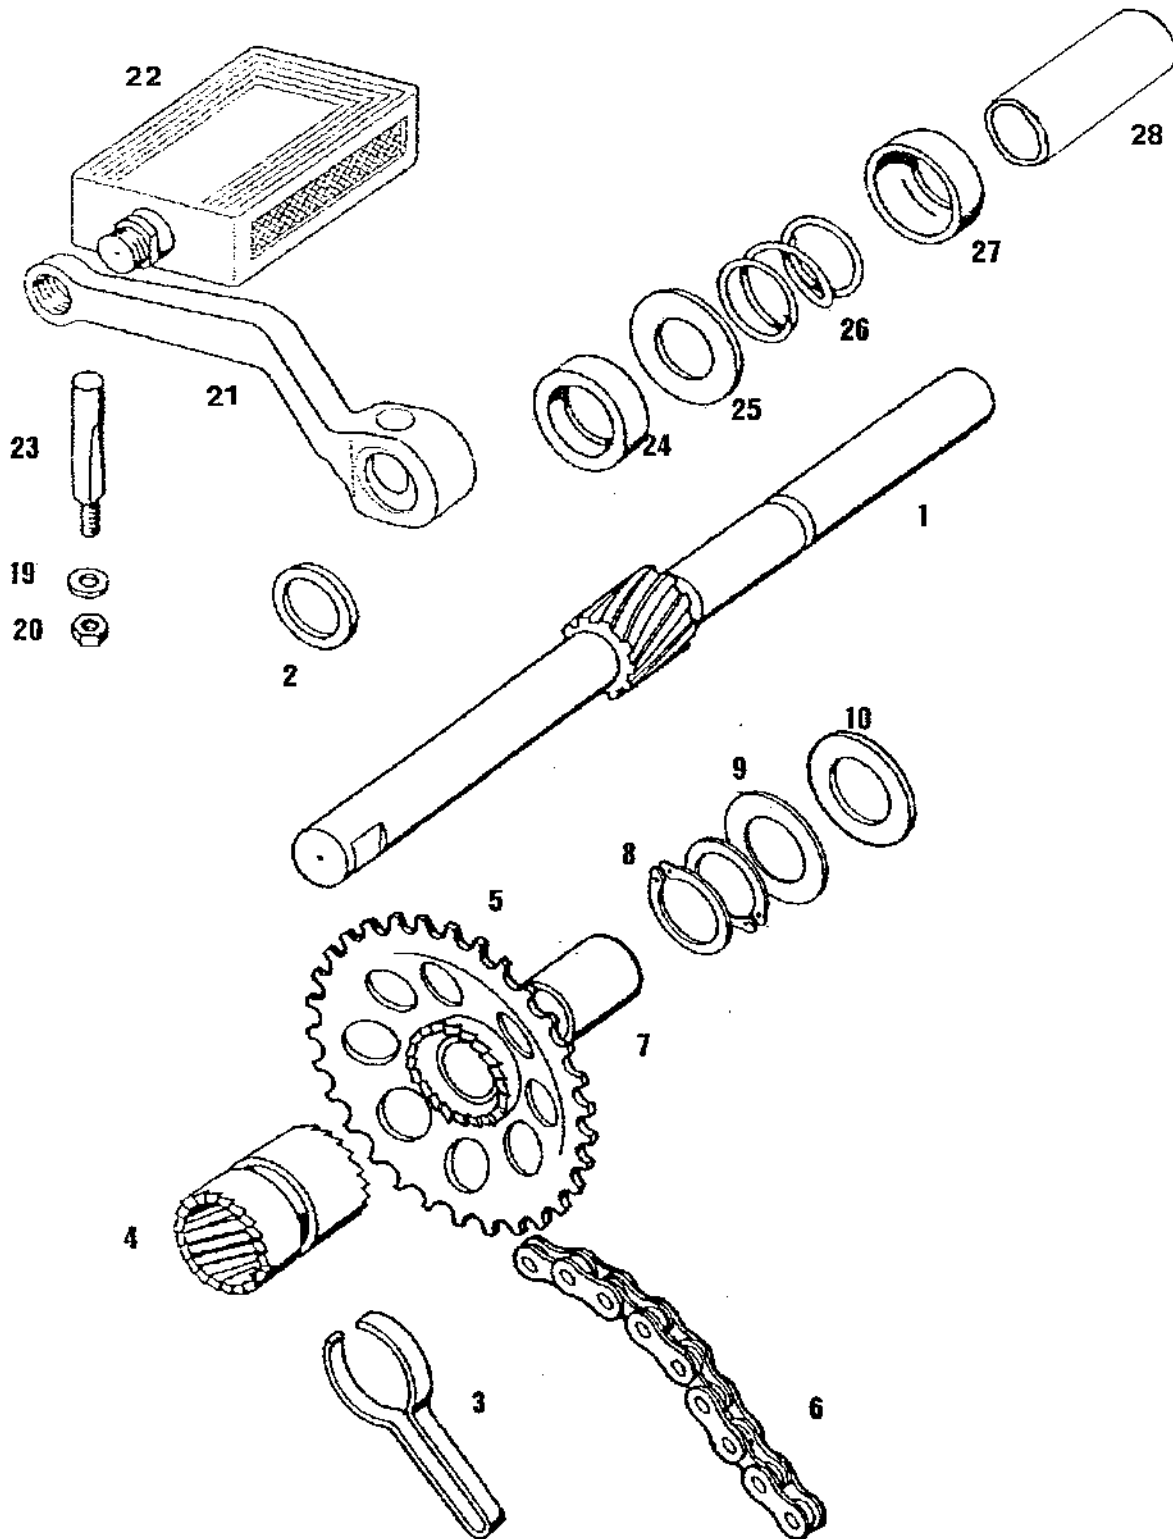

STRARTER MECHANISM -PEDAL

A26BAC YOUNGST'R XL Spare parts manuals

No.	*	Part No.	Denomination	D
1		237269	STARTER SHAFT-pedal	1
2		205702	THRUST WASHER	1
3		209048	BRAKE SPRING	1
4		209047	CLAW COLLAR	1
5		217584	CHAIN SPROCKET Z=25	1
6		217582	CHAIN (32 ROLLERS)	1
7		223448	DISTANCE BUSH	1
8		032073	STARTERSHAFT RING 16	2
9		206391	SHIM 0,50MM	1
10	P	209087	SHIM 0,02MM	3
10	P	200175	SHIM 0,50MM	1
19		200185	WASHER 7,4X14X2	2
20		031076	NUT M7	2
21		230291	PEDAL ARMS-par,black	1
22		222655	PEDAL-par	1
23		206714	PIN	2
24		200266	SEAL RING	1
25		209224	THRUST WASHER 1,0 mm	1
26		209099	SPRING	1
27		209096	CUP-bright	1
28		237318	DISTANCE TUBE	1