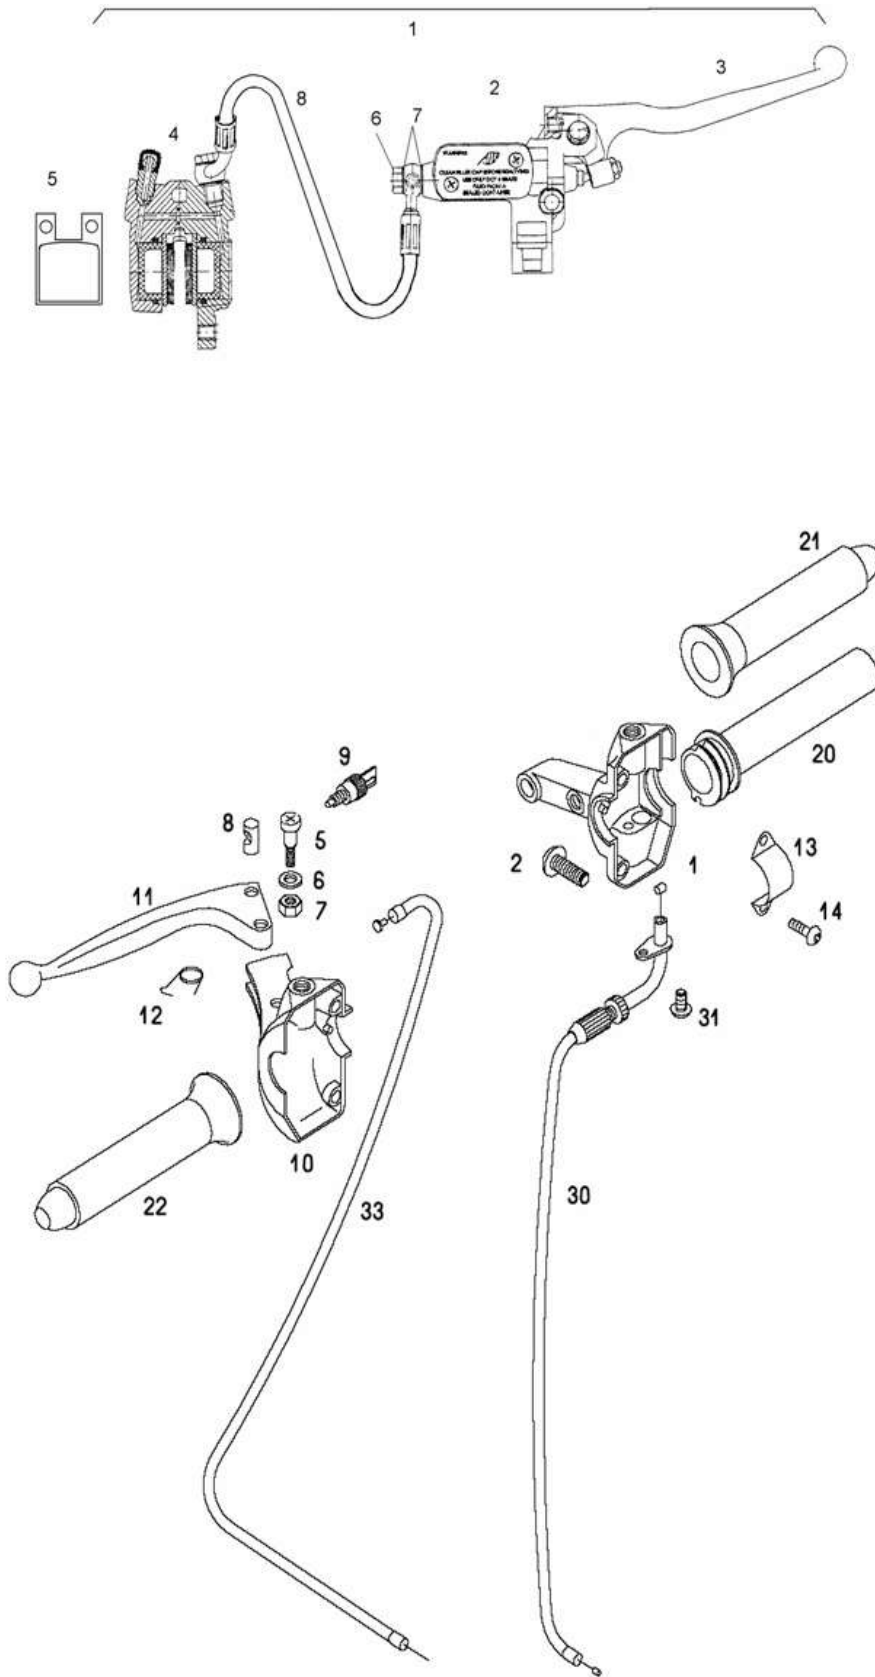

GRIPS, CABLES

No.	*	Part No.	Denomination	B	C	D
1		236479	HYDRAULIC BRAKE CPL. (with parts 2 to 7)	1	1	1
3		243602	BRAKE LEVER RH	1	1	1
4		243137	CALIPER (with part 5)	1	1	1
5		243604	BRAKE PAD	2	2	2
6		243603	SCREW	2	2	2
7		243605	SEAL RING	4	4	4
8		243606	LINE	1	1	1
		236382	BRAKE BUSH	2	2	2
		025234	SCREW M8X35	1	1	1
		236382	BRAKE BUSH	2	2	2
		025397	SCREW M8X60	1	1	1
		236989	LEVER CPL			
10		243242	HOUSING	1	1	1
11		243244	BRAKE LEVER	1	1	1
12		243245	SPRING	1	1	1
13		243247	HOUSING HOLDER	2	2	2
14		026700	SCREW M5X10	4	4	4
20		243246	LEVER GRIP	1	1	1
30		233728	THROTTLE CABLE	1	1	1
31		026700	SCREW M5X10	1	1	1
33		232758	BRAKE CABLE REAR	1	1	1
		241099	GRIP CPL	1	1	1