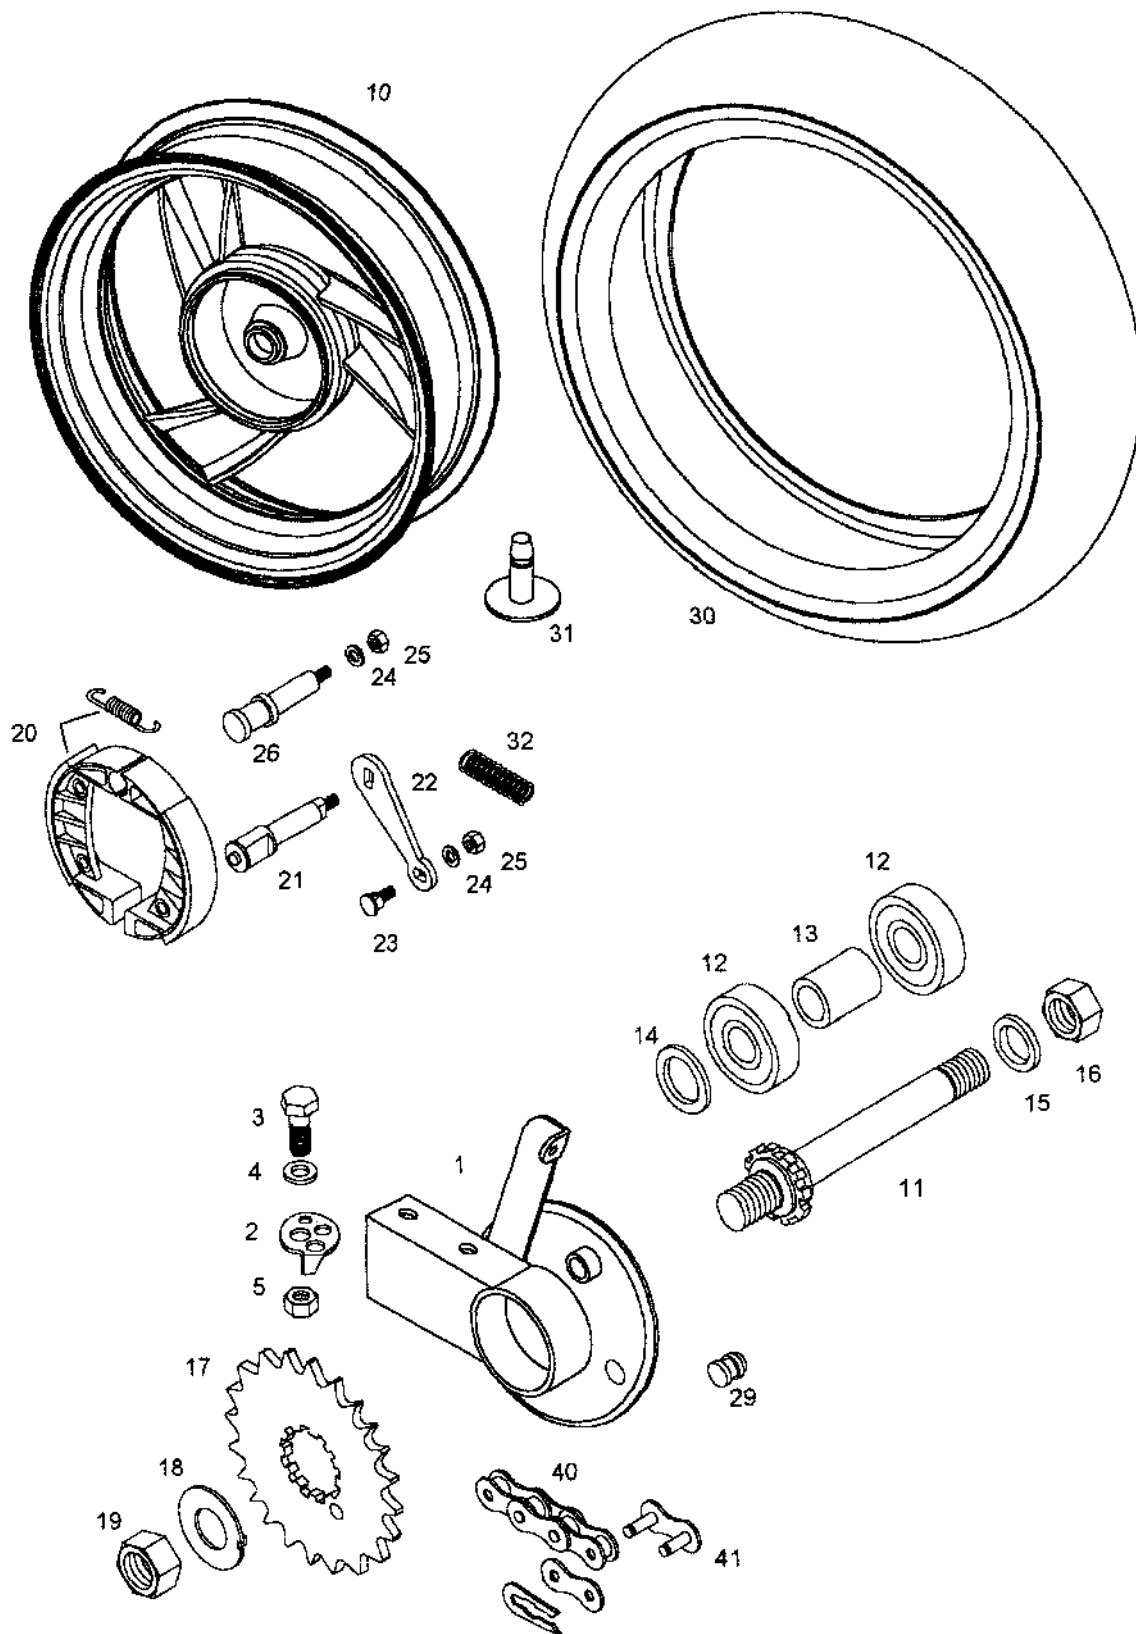

REAR WHEEL

A26BAC YOUNGST'R XL Spare parts manuals

No.	*	Part No.	Denomination	B	C	D
1	L	242159LAK	REAR WHEEL HOLDER	1	1	1
2		209212	CHAIN TENSIONER	1	1	1
3		25578	SCREW M10X80 (DIN931)	2	2	2
4		30042	NUT M10-5 ZN5GLCB SELFLOCKING	2	2	2
5		31513	WASHER A10,5	2	2	2
10	L	242261LAK	REAR WHEEL	1	1	1
11		236341	REAR WHEEL AXLE'YA	1	1	1
12		35151	BEARING 6204-2RSR 20X47X14	2	2	2
13		236343	DISTANCE TUBE D25x2L37	1	1	1
14		236344	WASHER d24,5D30s2	1	1	1
15		44158	WASHER A17	1	1	1
16		30052	NUT M16x1,5 SELFLOCKING	1	1	1
17		209078	SPOCKET Z26-Gd25	.	.	.
17		236345	SPOCKET Z20-Gd25	1	.	.
17		236381	SPOCKET Z31-Gd25	.	1	.
17		237331	SPOCKET Z37-Gd25	.	.	1
18		209079	PROTECTIVE PLATE	1	1	1
19		209080	NUT M22X1 H8-S30	1	1	1
20		236346	BRAKE SHOE YA-CPL	1	1	1
21		236347	SPACE BRAKE CAM	1	1	1
22		229684	BRAKE LEVER	1	1	1
23		222581	BOLT	1	1	1
24		31509	WASHER A6,4	2	2	2
25		31075	NUT M6	2	2	2
26		236348	AXLE	1	1	1
27		31933	WASHER A8,4	1	1	1
28		30041	NUT M8-5 SELFLOCKING	1	1	1
29		227114	CONTROL CAP	1	1	1
30		236326	TYRE 120/70-12 TUBELESS	1	1	1
31		236327	VALVE TUBELESS	1	1	1
32		209877	SPRING	1	1	1
33		230439	ADJUSTMENT SCREW M6X20	1	1	1
40	1	236493	CHAIN 98 (with part 41)	.	.	.
40	1	205348	CHAIN 95 (with part 41)	1	.	.
40	1	213151	CHAIN 100 (with part 41)	.	1	.
40	1	213151	CHAIN 100 (with part 41)	.	.	1
41	1	232996	CHAIN WASHER LINK	1	1	1