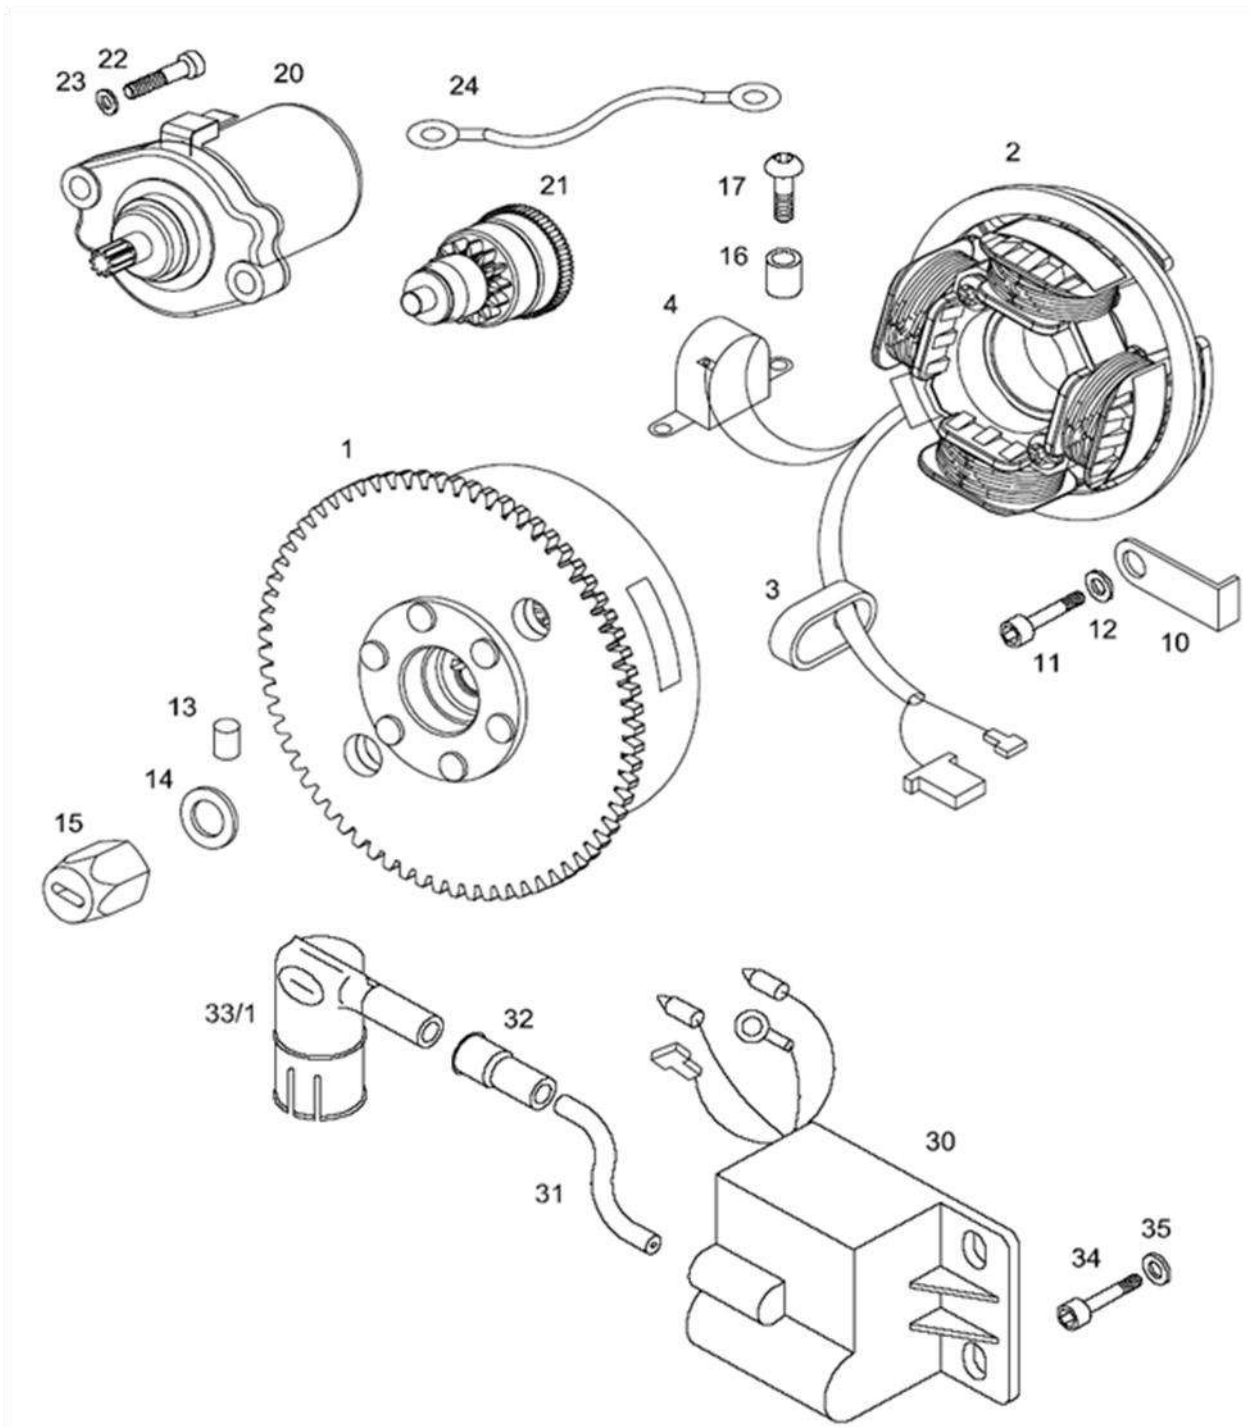

MAGNETO ASSEMBLY, ELECTRIC STARTER

No.	*	Part No.	Denomination	B	C	D
		233720	MAGNETO ASSEMBLY CPL. (with parts 1- 4)	1	1	1
1		243101	FLYWHEEL	1	1	1
2		243100	BASE PLATE CPL.	1	1	1
3		224196	RUBBER INSERT PIECE	1	1	1
4		243102	PICK UP	1	1	1
10		230916	CLIP	1	1	1
11		026657	ALLEN SCREW M5x15	2	2	2
		291346	LOCTITE 243	.	.	.
12		031508	WASHER M5	2	2	2
13		200048	ROLLER D3x4	1	1	1
14		229918	WASHER d10,4 D 17,5 s 1,2	1	1	1
15		230813	OIL PUMP NUT M10x1	1	1	1
16		233719	DISTANCE TUBE	2	2	2
17		236389	SCREW FOR PICK UP	2	2	2
20		237133	ELECTRICAL STARTER 12v 170w	.	.	.
21		237134	STARTER GEAR	.	.	.
22		026707	SCREW M6x20	.	.	.
23		031845	WASHER M6	.	.	.
24		232967	GROUND WIRE	.	.	.
30		233729	ELECTRONIC	1	1	1
31		044528	SPARK PLUG CABLE (430mm)	m	m	m
32		210175	RUBBER PROTECTOR	1	1	1
33		206116	SPARK PLUG CAP	1	1	1
34		026701	SCREW M5x12 (ISO 7380)	2	2	2
35		031508	WASHER M5	2	2	2