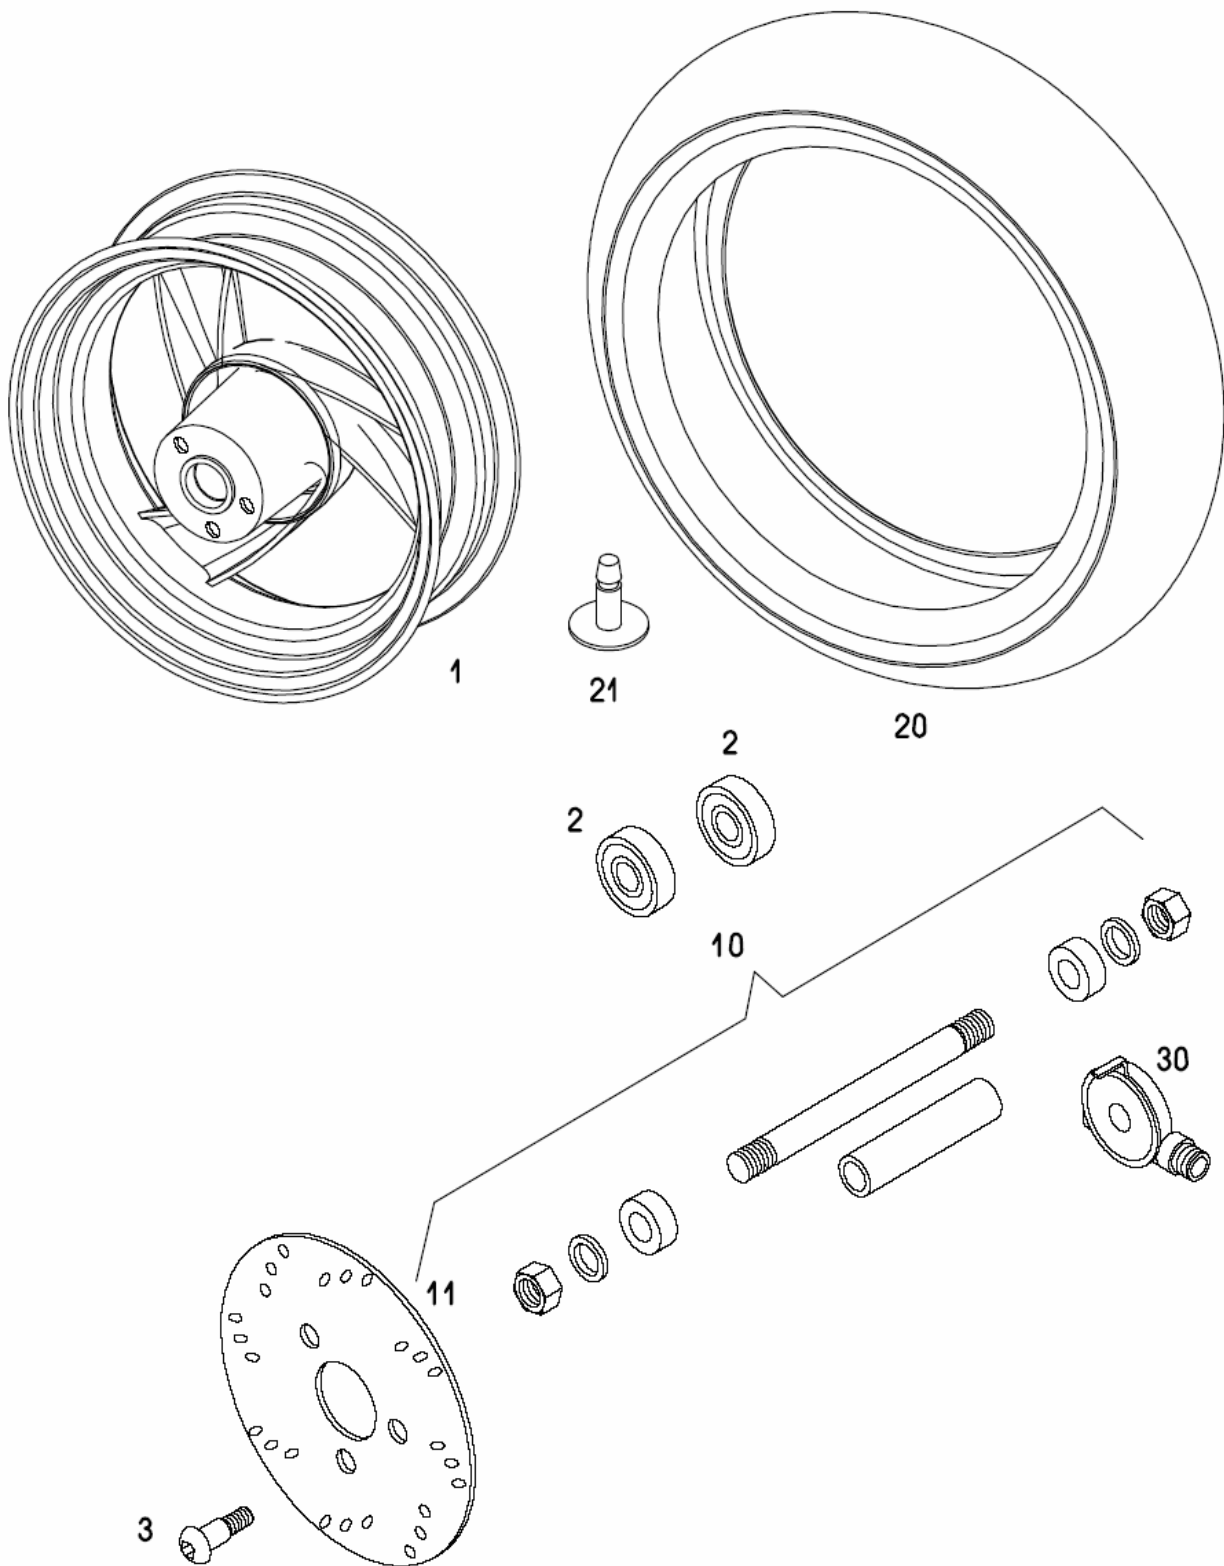

FRONT WHEEL

No.	*	Part No.	Denomination	B	C	D
1		242260LAK	FRONT WHEEL	1	1	1
2		044225	BEARING 12X32X10(6201-2Z)	2	2	2
3		236424	SCREW FOR DISC 'YA	3	3	3
10		236736	WHEEL SET (with parts 2, 11 in 21)	1	1	1
11		236425	BRAKE DISC 190	1	1	1
12		236429	FRONT WHEEL AXLE M12X1	1	1	1
13		236427	DISTANCE TUBE'D18/12L75,7	1	1	1
14		236428	DISTANCE TUBE'D24/12L19,4	1	1	1
15		243183	DISTANCE BUSH 18x13x75,7	1	1	1
20		236326	TYRE'120/70-12 TUBELESS	1	1	1
21		236327	VALVE TUBELESS (2 pcs in set 236736)	1	1	1
30		236328	SPEEDOMETER DRIVE'YA-12	1	1	1