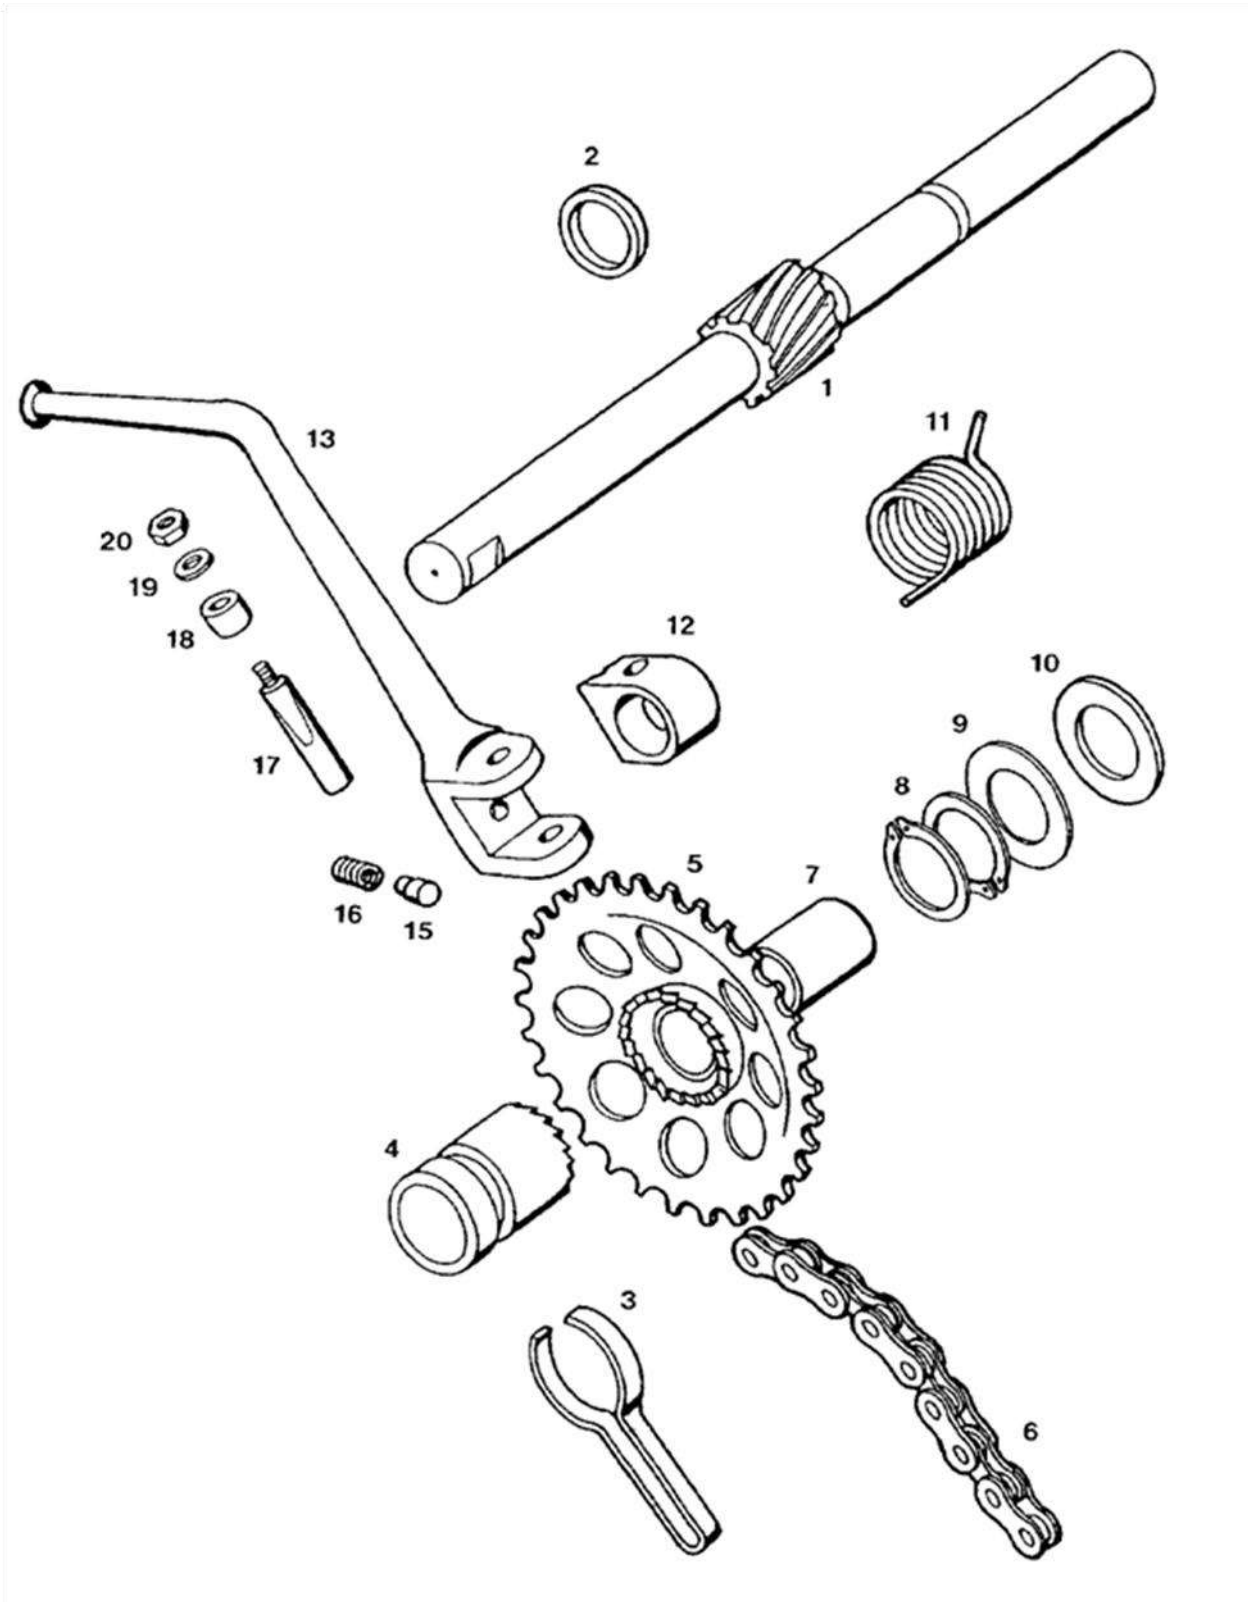

STRARTER MECHANISM- KICK

No.	*	Part No.	Denomination	B	C
1		223447	STARTER SHAFT	1	1
2		205702	THRUST WASHER	1	1
3		209048	BRAKE SPRING	1	1
4		209047	CLAW COLLAR	1	1
5		217584	CHAIN SPROCKET Z=25	1	1
6		217582	CHAIN (32 ROLLERS)	1	1
7		223448	DISTANCE BUSH	1	1
8		032073	STARTERSHAFT RING 16	2	2
9		206391	SHIM 0,50MM	1	1
10	P	209087	SHIM 0,02MM	3	3
10	P	200175	SHIM 0,50MM	1	1
		237189	KICK START LEVER CPL. (with parts 11 to 20)	1	1
11		223473	KICK START RETURN SPRING	1	1
12		221406	HUB	1	1
13		221405	KICK START LEVER	1	1
15		260216	THRUST BOLT	1	1
16		260217	KICKSTART SPRING	1	1
17		202726	KICKSTART PIN	1	1
18		202723	DISTANCE BUSH	1	1
19		202727	WASHER 7,4X14X2	1	1
20		031076	NUT M7	1	1