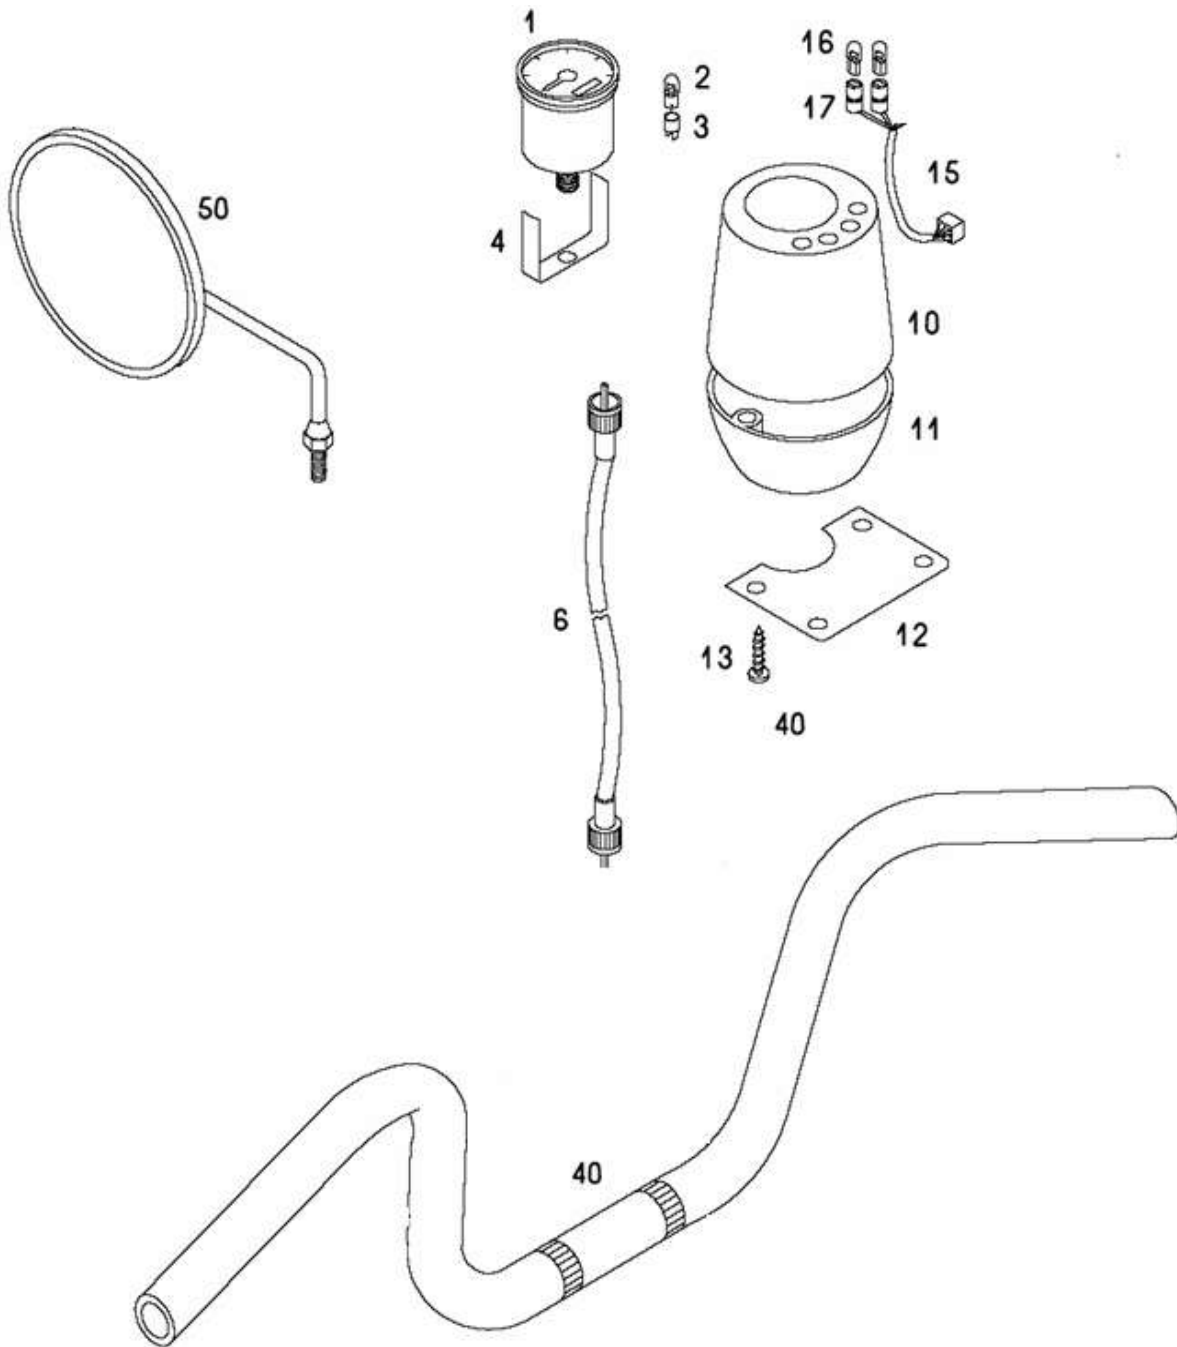

HANDELBAR, SPEEDOMETER, MIRROR

No.	*	Part No.	Denomination	B	C	D
1		234355	SPEEDOMETER- km/h (with parts 2-3)	1	1	1
2		213993	BULB 12V 2W BA7S	1	1	1
3		234389	BULB HOLDER	1	1	1
4		234357	SPEEDOMETER HOLDER	1	1	1
6		217664	SPEEDOMETER CABLE OS L=780 mm	1	1	1
10	C	242098C51	SPEEDOMETER HOUSING	1	1	1
11	C	242081C51	SPEEDOMETER HOUSING BOTTOM	1	1	1
12	C	242082C51	SPEEDOMETER HOUSING HOLDER	1	1	1
13		232799	SCREW*PT*KA50X25	2	2	2
15		236729	SPEEDOMETER WIRING (with parts 16 and 17)	.	.	.
15		237058	SPEEDOMETER WIRING (with parts 16 and 17)	1	1	1
16		232763	BULB 12V 1,2W -W2x4,6d	2	2	2
17		227497	BULB HOLDER	2	2	2
40	C	242042C51	HANDLEBAR	1	1	1
50		236968	LH MIRROR-CHROME	1	1	1