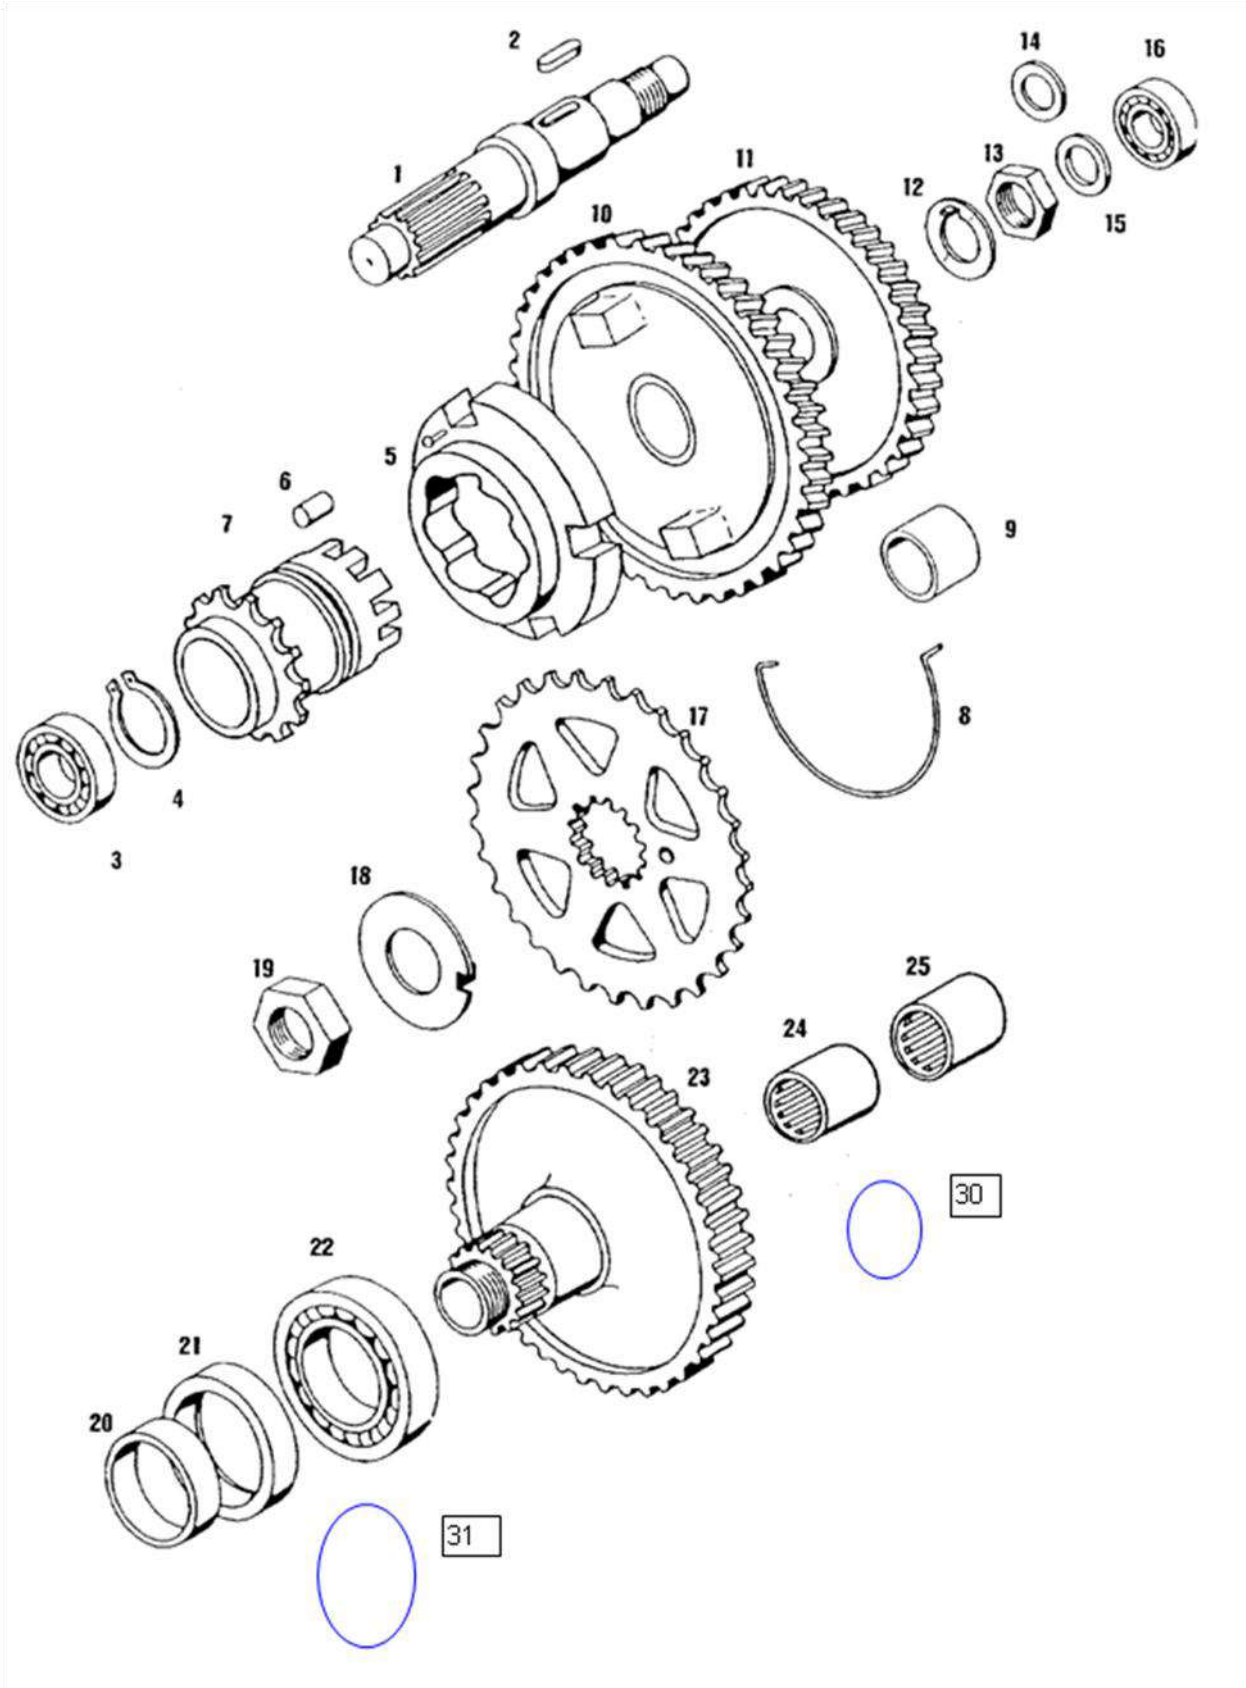

COUNTERSHAFT, MAINSHAFT

No.	*	Part No.	Denomination	B	C	D
1		223458	COUNTERSHAFT	1	1	1
2		044835	WOODRUFF KEY 5X5X12	1	1	1
3		035072	BALL BEARING 6201	1	1	1
4		032077	CIRCLIP	1	1	1
5		223463	CAGE	1	1	1
6		209063	ROLLER D5X8	8	8	8
7		222209	CAGE	1	1	1
8		223121	COUNTERSHAFT SPRING	1	1	1
9		035600	BEARING BUSH	1	1	1
10		227194	1ST. SPEED GEAR - A35	1	1	1
11		223461	2ND. SPEED GEAR - A35	1	1	1
12		209062	PROTECTIVE WASHER	1	1	1
13		200141	NUT M14X1	1	1	1
14		223469	THRUST WASHER 2,0MM	1	1	1
15	P	209075	SHIM 0,20MM	1	1	1
15	P	209076	SHIM 0,50MM	1	1	1
16		035031	BALL BEARING 6000	1	1	1
17		209078	FRONT SPROCKET Z=26	1	1	1
18		209079	PROTECTIVE WASHER	1	1	1
19		209080	NUT M22X1	1	1	1
20		209077	DISTANCE BUSH	1	1	1
21		036620	SEALING RING A35X47X7	1	1	1
22		035037	BALL BEARING 6006	1	1	1
23		223456	DRIVE SHAFT CPL. - KICK	1	1	1
24		035502	NEEDLE BEARING SCE 109P	1	1	1
25		035503	NEEDLE BEARING SCE 108	1	1	1
30		033006	O RING	1	1	1
31		033007	O RING	1	1	1