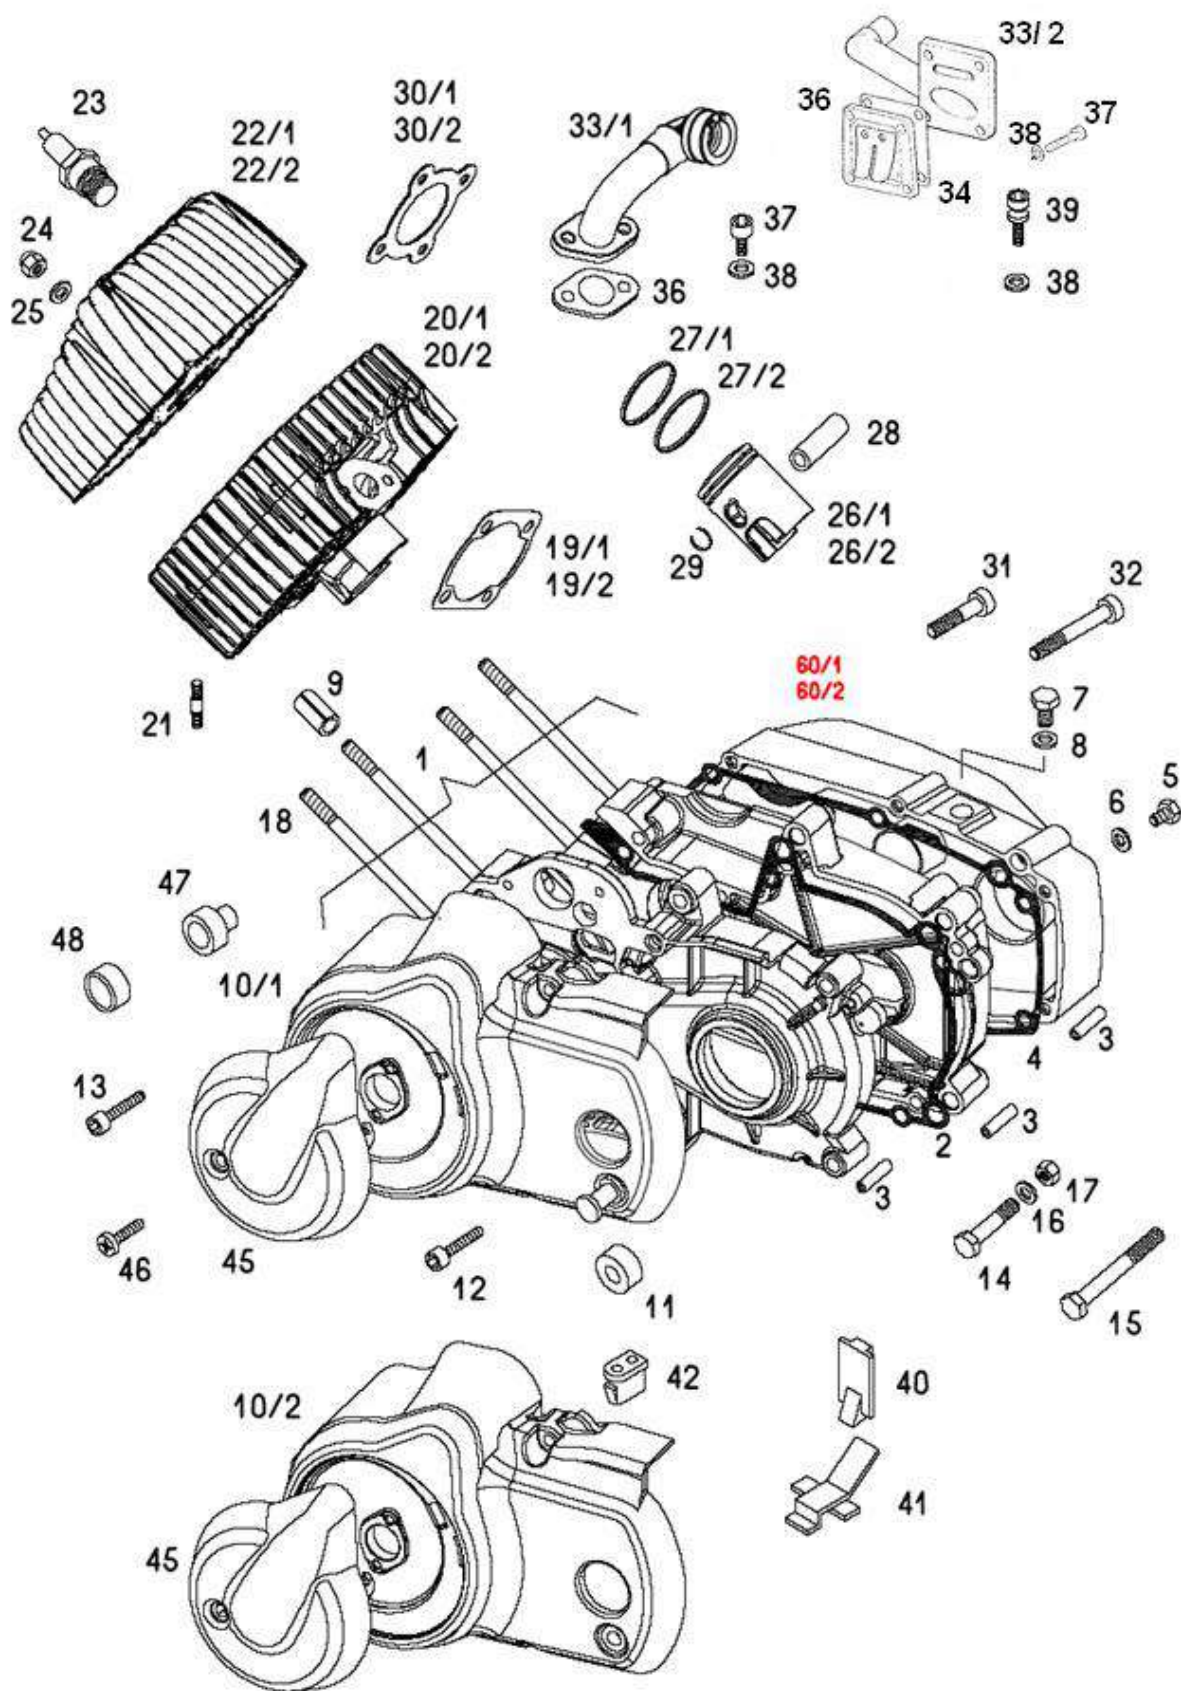

CRANKCASE, CYLINDER, PISTON

No.	*	Part No.	Denomination	B	C	D
		237088	ENGINE 45-XL	1	.	.
		237049	ENGINE 25-XL	.	1	.
		237316	ENGINE 20-XL	.	.	1
1	2	230982	CRANKCASE-CPL (with parts 2-8,18,60,47 and bearings)	1	1	1
2		222098	CRANKCASE GASKET	1	1	1
3		223440	CENTERING BUSH 9,8X16	6	6	6
4		232971	RIGHT COVER GASKET	1	1	1
5		027264	SCREW M6X10	1	1	1
6		230172	SEAL RING A6X12	1	1	1
7		026311	SCREW M8X10	2	2	2
8		230173	SEAL RING A8X14	2	2	2
9		233718	ELASTIC PIN 8x16	1	1	1
10		230966	MAGNETO COVER BLACK	1	1	1
11		200294	RUBBER RING	1	1	1
12		026593	ALLEN SCREW M6X25	2	2	2
13		026636	ALLEN SCREW M6X40	1	1	1
14		026041	SCREW M8x1X90	2	2	2
15		026043	SCREW M8x1X80	2	2	2
16		031933	WASHER 8	5	5	5
17		030049	NUT M8X1-SELFLOCKING	4	4	4
18	2	205386SS	CYLINDER STUD BOLT M7X115	4	4	4
19		233714	CYLINDER GASKET-0,4 mm	2	2	2
20	2	229404	CILINDER CPL (with part 26)-BLACK	1	1	1
21	2	240632	STUD BOLT	2	2	2
22	2	223466	CYLINDER HEAD	1	.	.
22	3	229288	CYLINDER HEAD	.	1	1
23	2	044511	SPARK PLUG (BOSNA- F75, BOSCH-W7AC,CHAMPION-L86)	1	1	1
24	2	044828	NUT M7	4	4	4
25	2	044154	WASHER 7	4	4	4
26	2	227868	PISTON 38,0 X 50 mm (with part 28-30)	1	1	1
27		222041	PISTON RING 38,0 mm	2	2	2
28		207408	WRIST PIN 12 mm	1	1	1
29		233763	SPRING CIRCLIP 12 mm	.	.	.
29		032039	SPRING CIRCLIP 12 mm	2	2	2
30	2	227998	CYLINDER HEAD GASKET	.	1	1
31		026573	ALLEN SCREW M6X25	14	14	14
32		026582	ALLEN SCREW M6X65	1	1	1
33		230815	INTAKE MAINFOLD (OIL PUMP) - 45 km/h	1	.	.
33		230905	INTAKE MAINFOLD (OIL PUMP)	.	1	1
34		233715	REED VALVE	1	1	1
36		223748	REED VALVE GASKET	1	1	1
37		026686	SCREW M5X20(ISO 7380)	4	4	4
38		031931	WASHER 5	4	4	4
40		230812	BARRIER PIPE- UPPER	1	1	1
41		230968	BARRIER PIPE- BUTTOM	1	1	1
42		230811	RUBBER	1	1	1
45		230792	OIL PUMP COVER -PLASTIC	1	1	1
46		027271	SCREW M5X30	1	1	1
		233560	GASKET SET (A5-A)	1	1	1