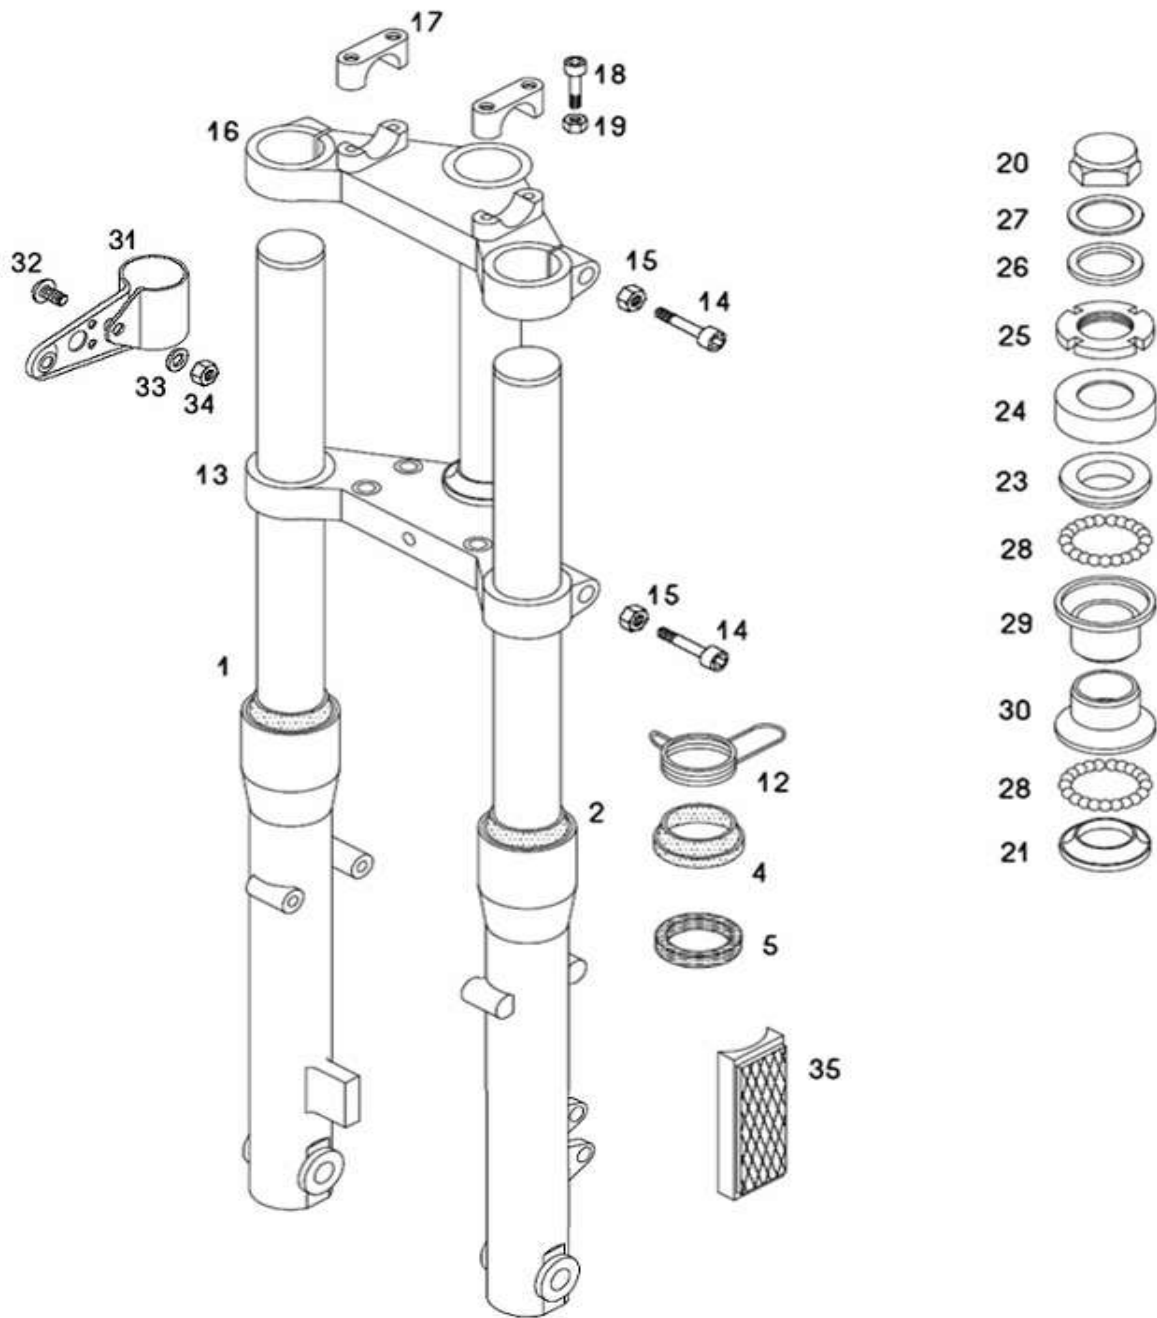

FRONT FORK

No.	*	Part No.	Denomination	B	C	D
-		236951	FRONT FORK CPL. grund (with parts 1 to 21 and 27)	1	1	1
1	L	243184	RH FRONT FORK SILVER	1	1	1
2	L	243185	LH FRONT FORK SILVER	1	1	1
4		243179	SEAL RING	2	2	2
5		243195	OIL SEAL RING	2	2	2
12		232968	CABLE GUIDE	2	2	2
13	G	243197	FORK LUG grund	1	1	1
14		026683	SCREW M8X45	4	4	4
15		031077	NUT M8	4	4	4
16	G	243196	UPPER YOKE GRUND	1	1	1
17	G	243198	HANDLEBAR CARRIER grund	2	2	2
18		026646	SCREW M6X45	4	4	4
19		031075	NUT M6	4	4	4
20		219349	CROWN NUT	1	1	1
-		230741	BEARING SET (with parts 21-30)	1	1	1
21		200714	STEERING BEARING CONE	1	1	1
23		200714	STEERING BEARING CONE	1	1	1
24		200715	COVER (BRIGHT)	1	1	1
25		200717	GROOVED NUT	1	1	1
26	P	222848	WASHER (S= 2MM)	1	1	1
27		206701	WASHER (S= 0,7MM)	1	1	1
28		044535	BALL BEARING 5	42	42	42
29		223155	STEERING BEARING CUP (TOP)	1	1	1
30		223157	STEERING BEARING CUP (BOTTOM)	1	1	1
31	L	242194LAK	LAMP HOLDER	2	2	2
32		033514	SCREW M6X25	2	2	2
33		031509	WASHER A6,4	2	2	2
34		033591	NUT M6	2	2	2
35		227121	FRONT SIDE REFLECTOR	2	2	2
40		236470	SET OF LOCKS (with parts 41-43)	.	.	.
41		232891	KEY (must to notify number)	1	1	1
42		233198	FRONT FORKS LOCK (with part 41)	1	1	1
43		232896	IGNITION LOCK (with part 41)	.	.	.