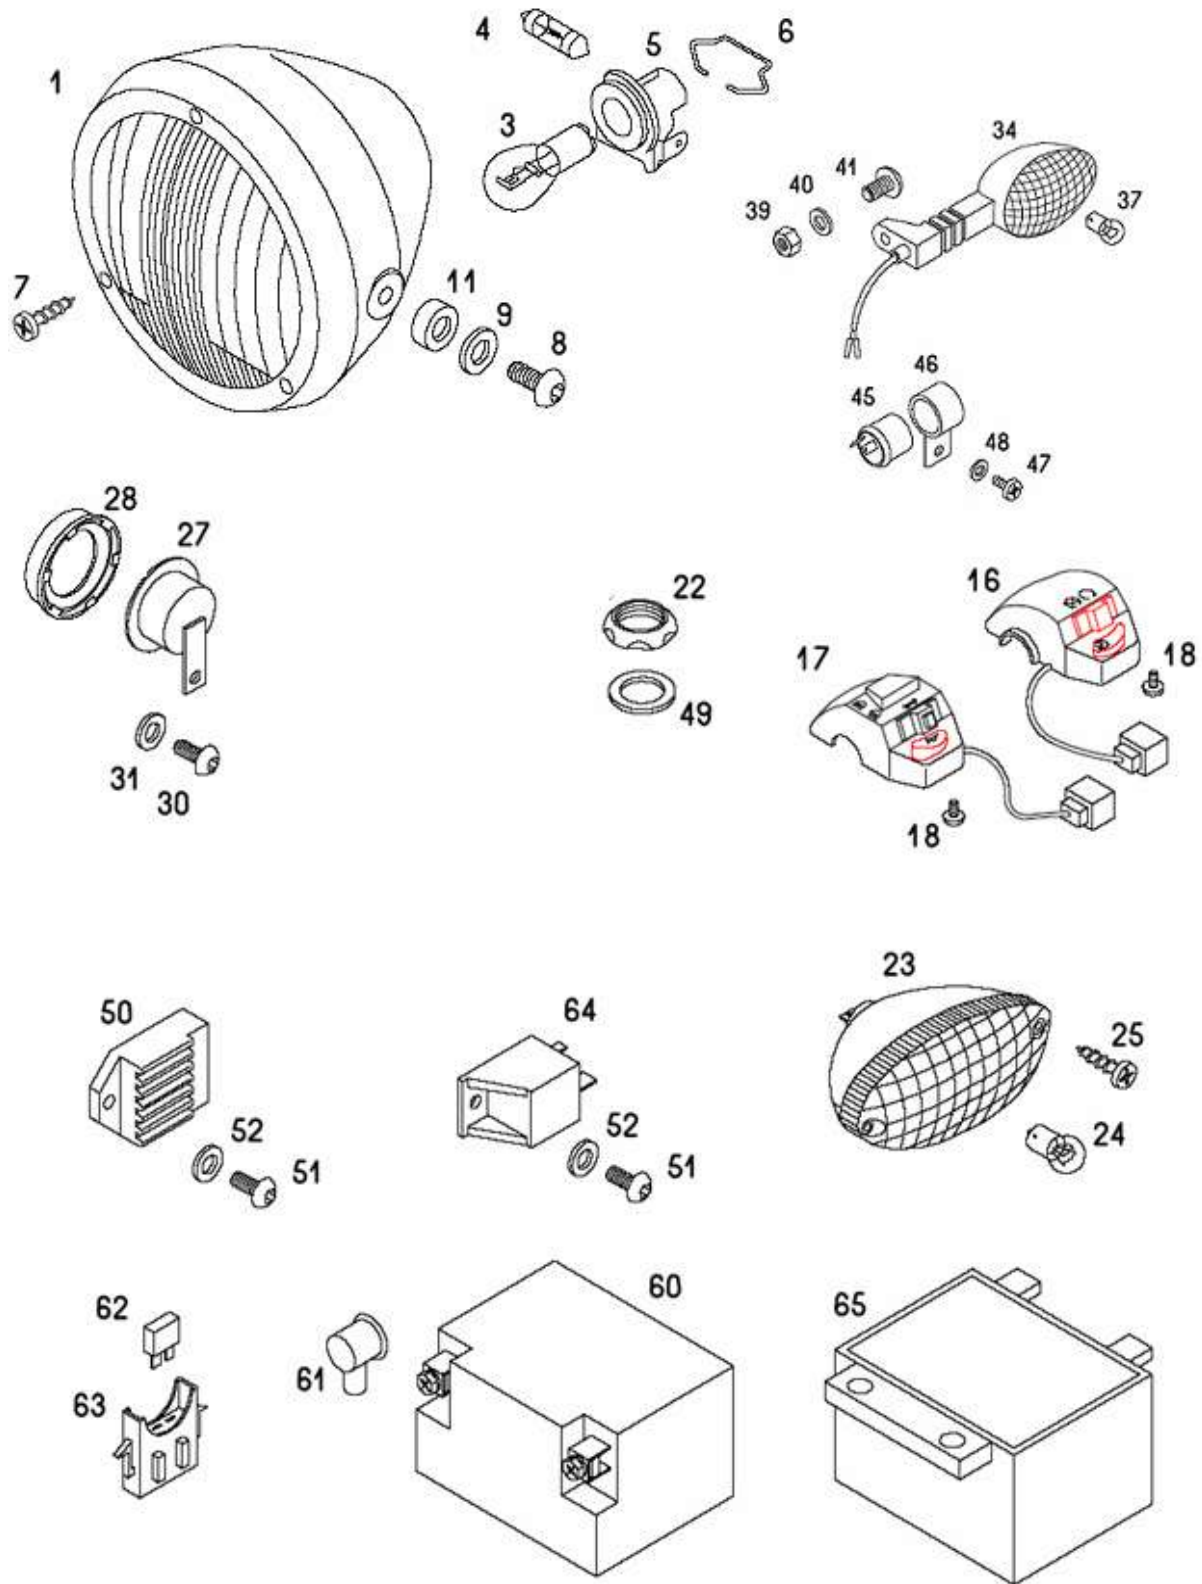

ELECTRIC PARTS

No.	*	Part No.	Denomination	B	C	D
1		232720	HEADLAMP (with parts 2-6)	1	1	1
2		232941	HEADLAMP INSERT PIECE	1	1	1
3		232942	BULB 12V 35/35W BA 20D	1	1	1
4		044692	BULB 12V 5W S8.5	1	1	1
5		232943	HORN HOLDER	1	1	1
6		232944	CLAMP	1	1	1
7		044427	SCREW ST 2,9X32	3	3	3
8		033530	SCREW M8X35 (DIN 6921)	2	2	2
9		031933	WASHER 8	2	2	2
11		236557	DISTANCE TUBE	2	2	2
16		237129	SWITCH RIGHT WITH CABLE	1	1	1
17		237130	SWITCH LEFT WITH CABLE	1	1	1
18		232859	SCREW M5X22 black	4	4	4
-		236977	CABLE WEB FRONT	1	1	1
-		241091	CABLE WEB MIDDLE	1	1	1
-		236978	CABLE WEB REAR	1	1	1
-		236979	CABLE WEB FOR REGULATOR	1	1	1
22		232918	NUT FOR IGNITION LOCK	.	.	.
23		232721	REAR LIGHT (with part 24)	1	1	1
-		232948	REAR LIGHT GLASS	1	1	1
24		044681	BULB 12V 21/5W BAY 15D	1	1	1
25		044416	SCREW ST 4,2x38	2	2	2
27		236704	HORN	.	.	.
27		237179	HORN	1	1	1
28		236756	HORN CAP-chrome	1	1	1
30		026706	SCREW M6X12(ISO 7380)	2	2	2
31		031509	WASHER 6	2	2	2
34		236854	WINKER F.R./R.L. (with part 37)	.	.	.
34		236855	WINKER F.L./R.R. (with part 37)	.	.	.
37		044689	BULB12V 10W	.	.	.
39		027242	SCREW M5X12 (ISO 7380)	.	.	.
40		031922	WASHER 5	.	.	.
41		030048	NUT M5 SELFLOCKING	.	.	.
45		222428	WINKER RELAY	.	.	.
46		222422	WINKER RELAY HOLDER	.	.	.
49		206489	WASHER FOR IGNITION LOCK	.	.	.
50		230844	WOLTAGE REGULATOR	.	.	.
50		236733	WOLTAGE REGULATOR	1	1	1
51		026689	SCREW M6X14 (ISO 7380)	.	.	.
52		031845	WASHER B6	.	.	.
60		230888	BATTERY	.	.	.
61		230886	TERMINAL CAP	.	.	.
62		230883	FUSE	.	.	.
63		230884	FUSE HOUSING	.	.	.
64		230843	STARTING RELAY 70A	.	.	.
65		236403	BATTERY HOLDER	.	.	.