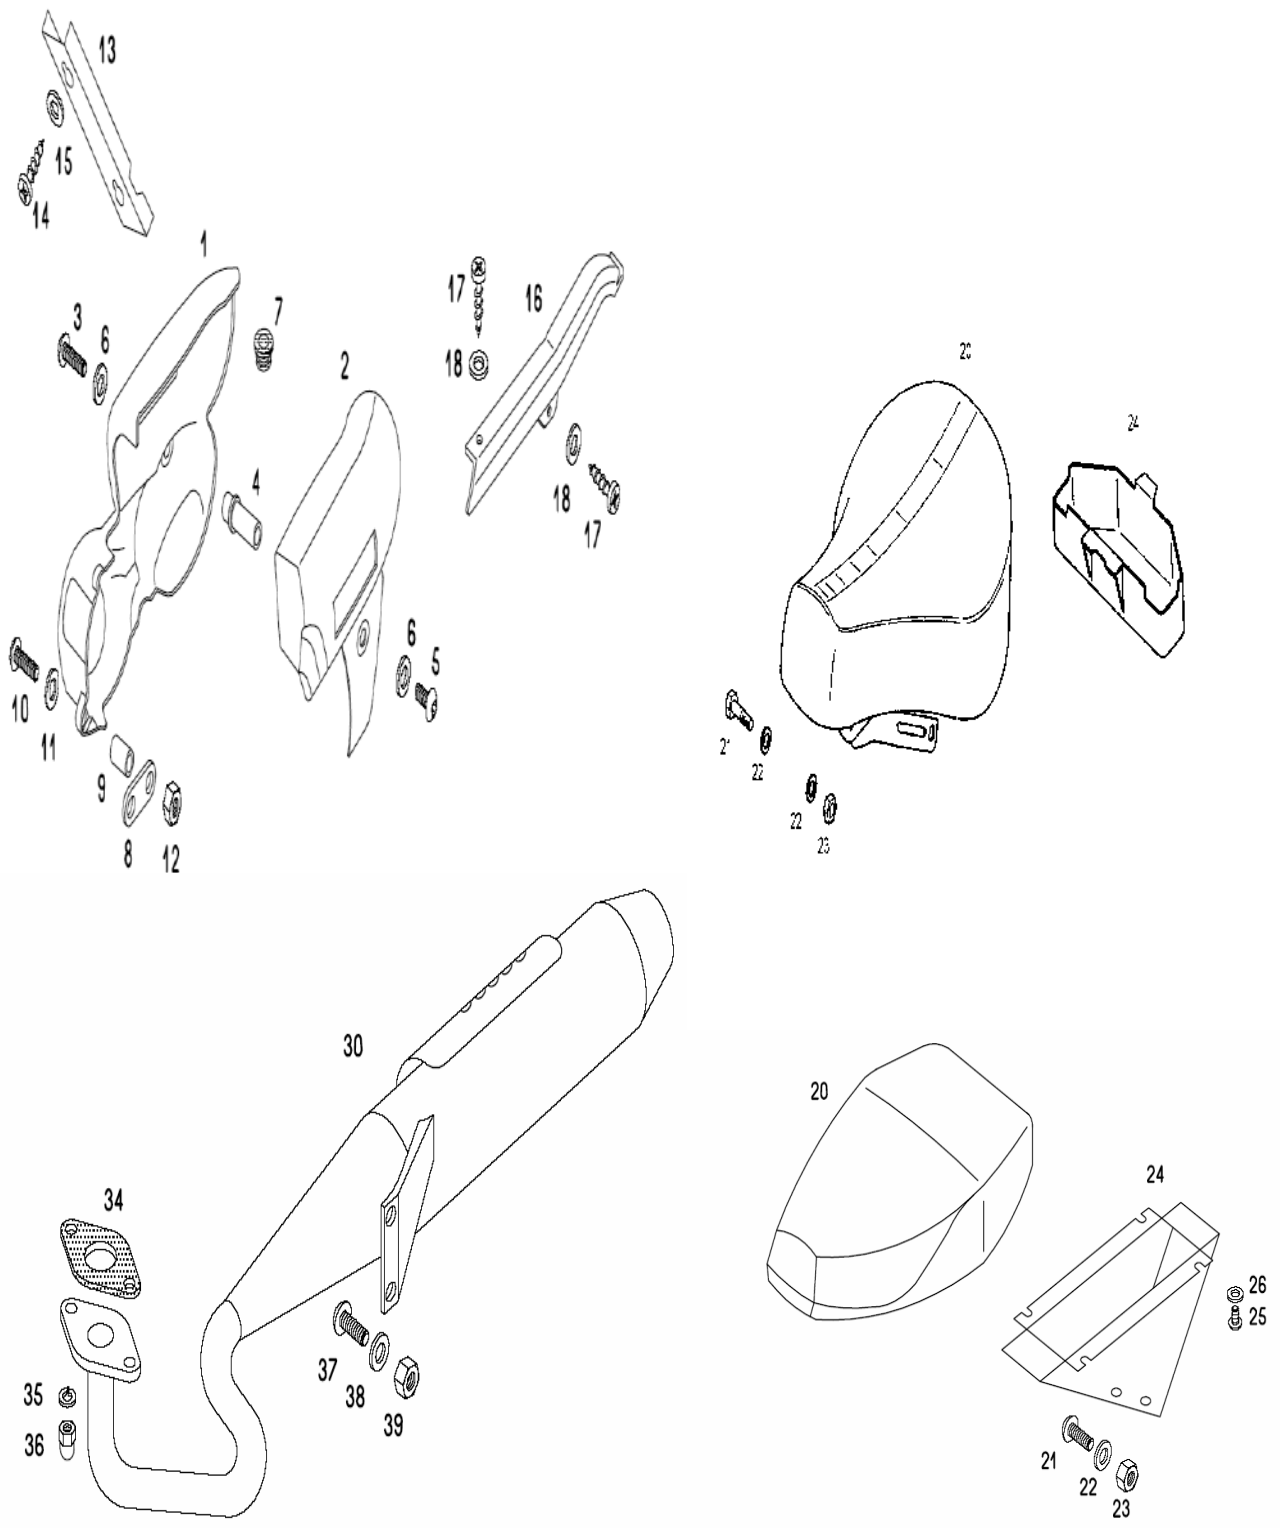

EXHAUST, SEAT, COVERS

No.	*	Part No.	Denomination	B	C	D
1	L	242083LAK	RNNING BOARD PAINTED RH	1	1	.
1	L	242094LAK	RNNING BOARD PAINTED RH	.	.	1
2	L	242084LAK	RUNNING BOARD PAINTED LH	1	1	1
3		026696	SCREW M6X50 (ISO 7380)	1	1	1
4		232949	DISTANCE TUBE	1	1	1
5		026689	SCREW M6X14 (ISO 7380)	1	1	1
6		031925	WASHER 6	2	2	2
7		229728	RUBBER INSERT PIECE	4	4	4
8		230853	RH SIDE COVER SUPPORT	1	1	1
9		208326	DISTANCE TUBE (L=10,5MM)	1	1	1
10		026692	SCREW M6X25 (ISO 7380)	1	1	1
11		031932	WASHER 6	1	1	1
12		030040	NUT M6-SELFLOCKING	1	1	1
13		242313	CONTROL CABLE COVER PAINTE	1	1	1
14		044438	SHEET SCREW 4,2X19	2	2	2
15		031930	WASHER 4	2	2	2
16		229779	CHAIN GUARD (BLACK)	1	1	1
17		044422	SHEET SCREW 4,8X13	2	2	2
18		031922	WASHER 5	2	2	2
20		232554	SEAT (with part 24)	.	1	1
21		033534	SCREW M8X55(ISO 6921)	2	2	2
22		031933	WASHER 8	2	2	2
23		031077	NUT M8	2	2	2
24		232555	BAG	.	1	1
25		232554	SEAT	1	.	.
26	L	242310S92	SEAT HOLDER	1	.	.
27		026706	SCREW	4	.	.
28		031932	WASHER 6	4	.	.
30		233724	EXHAUST SILENCER	.	.	.
30		236213	EXHAUST SILENCER	1	.	.
30		236203	EXHAUST SILENCER	.	1	1
34		227149	EXHAUST GASKET	1	1	1
35		031845	SPRING RING B6	2	2	2
36		030020	SCREW M5X30	2	2	2
37		026704	SCREW M8X20 (ISO 7380)	2	2	2
38		031510	WASHER 8	4	4	4
39		030041	NUT M8-SELFLOCKING	2	2	2
		026705	SCREW	2	2	2
		031509	WASHER 6	2	2	2
		242153S91	EXHAUST SHIELD	1	1	1