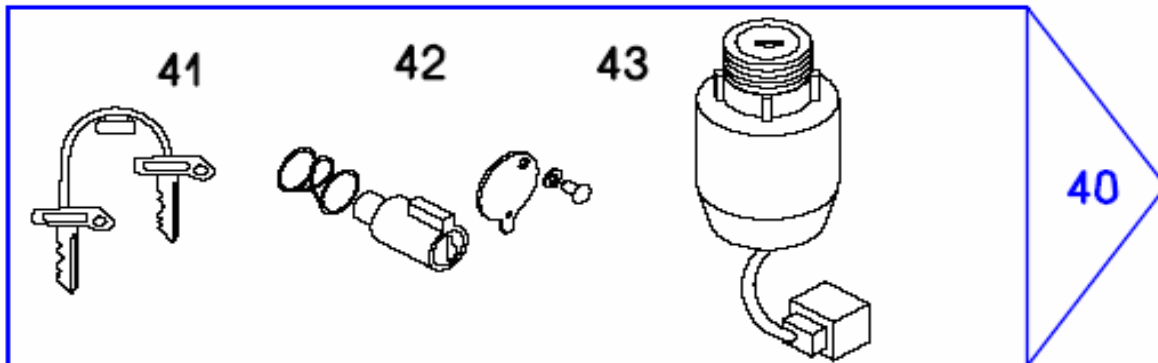

FRONT FORK

No.	*	Part No.	Denomination	B	C	D
-		236951	FRONT FORK CPL. grund (with parts 1 to 21 and 27)	1	1	1
1	L	243184	RH FRONT FORK SILVER	1	1	1
2	L	243185	LH FRONT FORK SILVER	1	1	1
4		243179	SEAL RING	2	2	2
5		243195	OIL SEAL RING	2	2	2
12		232968	CABLE GUIDE	2	2	2
13	G	243197	FORK LUG grund	1	1	1
14		026683	SCREW M8X45	4	4	4
15		031077	NUT M8	4	4	4
16	G	243196	UPPER YOKE GRUND	1	1	1
17	G	243198	HANDLEBAR CARRIER grund	2	2	2
18		026646	SCREW M6X45	4	4	4
19		031075	NUT M6	4	4	4
20		219349	CROWN NUT	1	1	1
-		230741	BEARING SET (with parts 21-30)	1	1	1
21		200714	STEERING BEARING CONE	1	1	1
23		200714	STEERING BEARING CONE	1	1	1
24		200715	COVER (BRIGHT)	1	1	1
25		200717	GROOVED NUT	1	1	1
26	P	222848	WASHER (S= 2MM)	1	1	1
27		206701	WASHER (S= 0,7MM)	1	1	1
28		044535	BALL BEARING 5	42	42	42
29		223155	STEERING BEARING CUP (TOP)	1	1	1
30		223157	STEERING BEARING CUP (BOTTOM)	1	1	1
31	L	242194LAK	LAMP HOLDER	2	2	2
32		033514	SCREW M6X25	2	2	2
33		031509	WASHER A6,4	2	2	2
34		033591	NUT M6	2	2	2
35		227121	FRONT SIDE REFLECTOR	2	2	2
40		236470	SET OF LOCKS (with parts 41-43)	.	.	.
41		232891	KEY (must to notify number)	1	1	1
42		233198	FRONT FORKS LOCK (with part 41)	1	1	1
43		232896	IGNITION LOCK (with part 41)	.	.	.